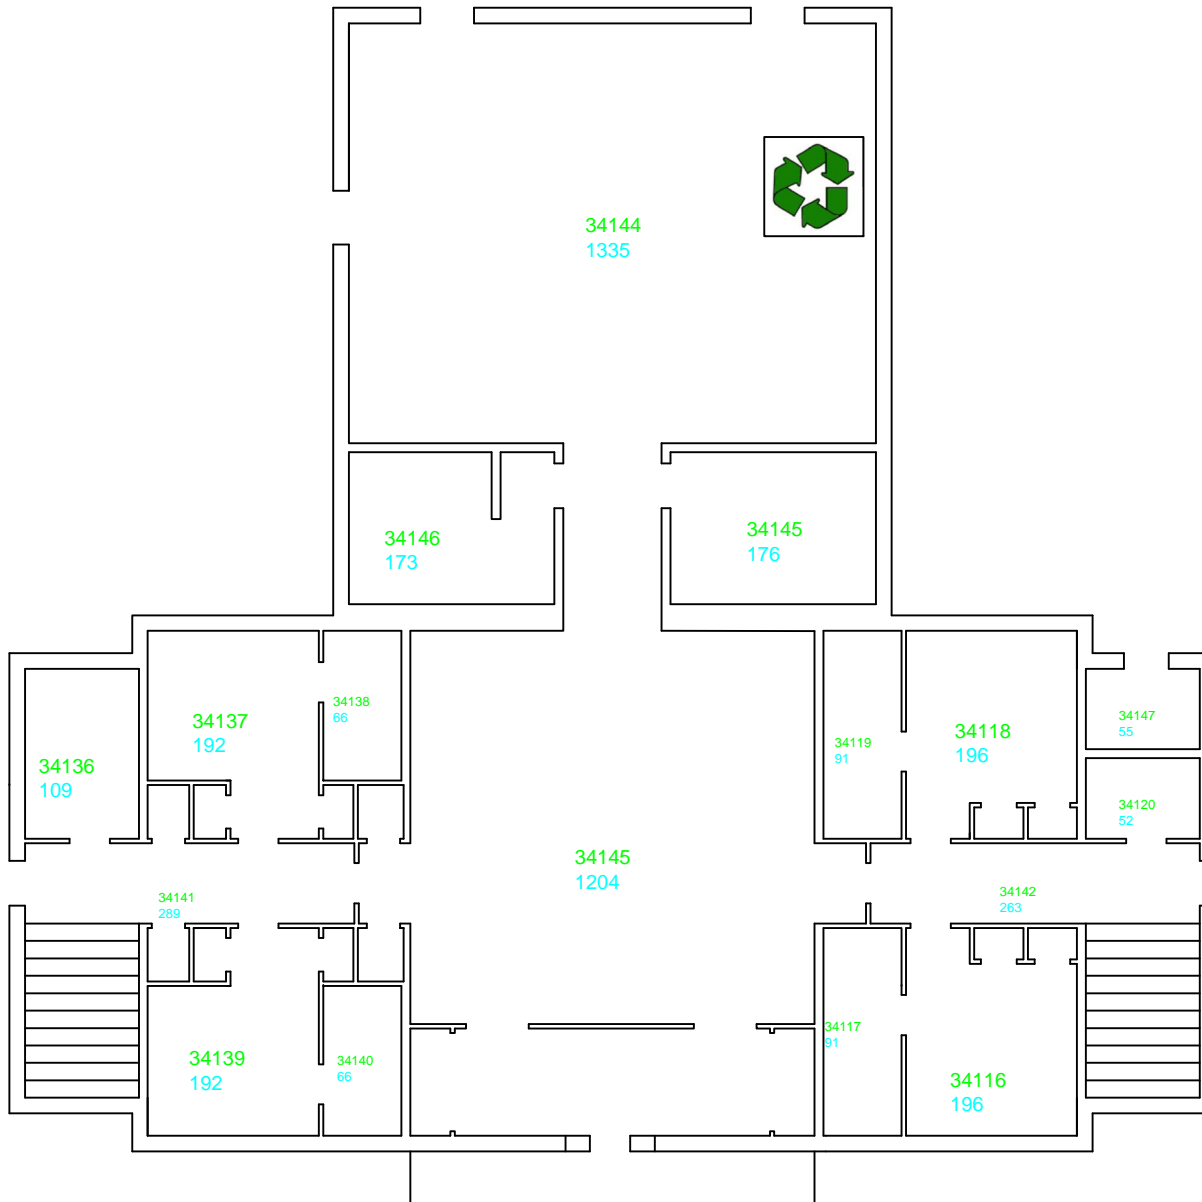

Sigma Chi 1st Floor

Middle Number= location code

Last Number= sqft

Total Gross Sqft: 5385

Total Net Sqft: 4742