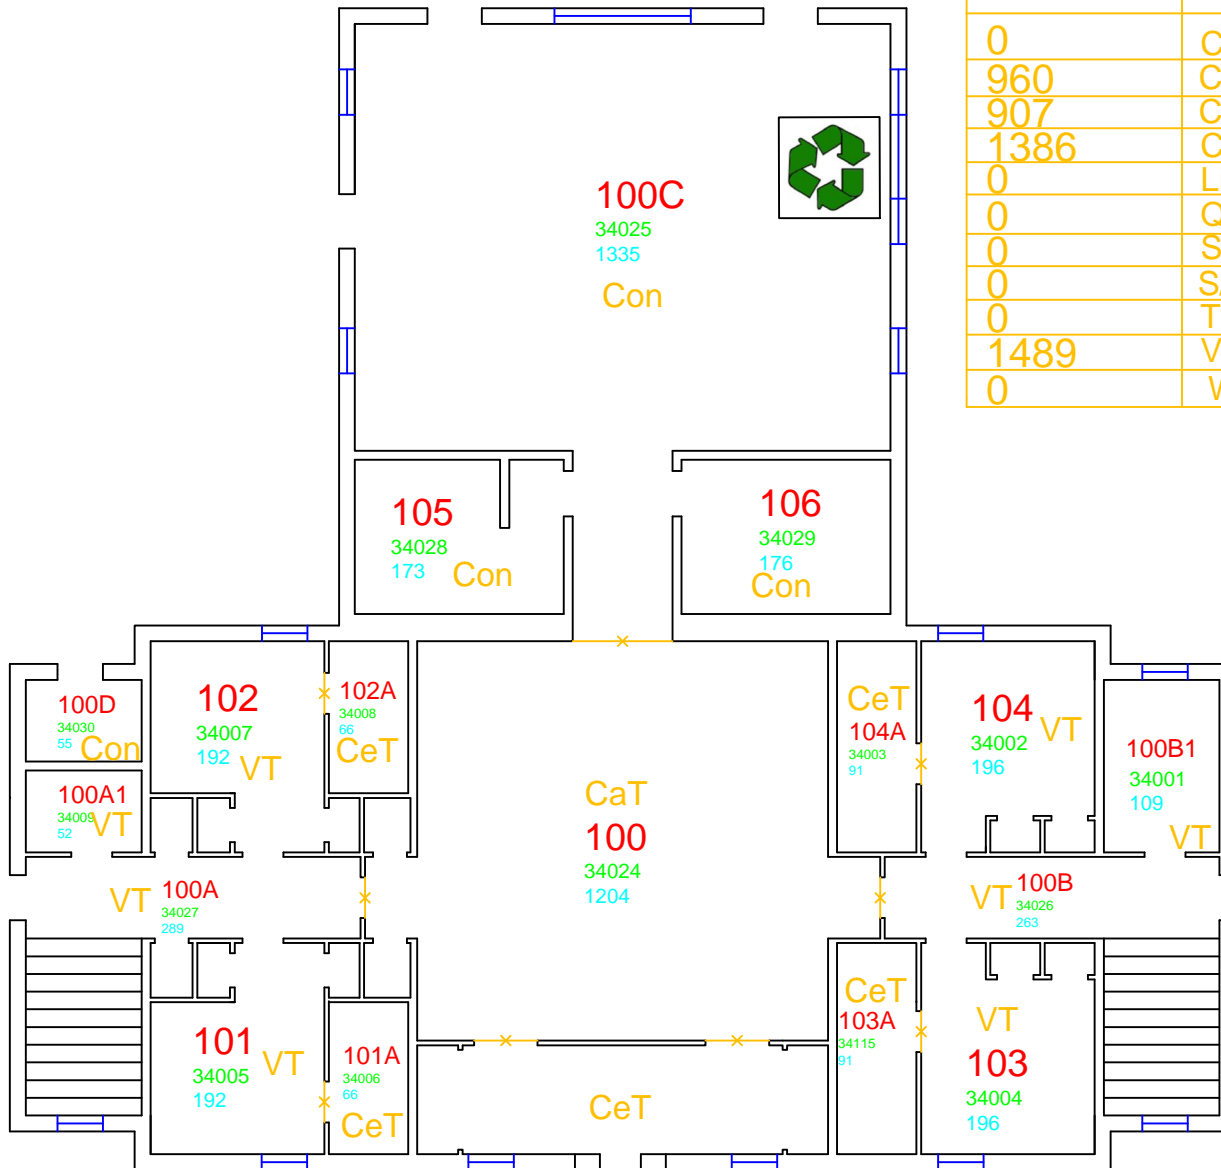

Lambda Chi 1st Floor

Sq. Ft	Flooring Material
0	Ca-Carpet
960	CaT-Carpet Tiles
907	CeT-Ceramic Tile
1386	Con-Concrete
0	Li-Linoleum
0	QT-Quarry Tile
0	Sp-Special
0	S/M-Stone/Marble
0	Tz-Terrazzo
1489	VT-Vinyl Tile
0	W-Wood

Top Number= Room #
 Middle Number= location code
 Last Number= sqft

Total Gross Sqft: 5385
 Total Net Sqft: 4742