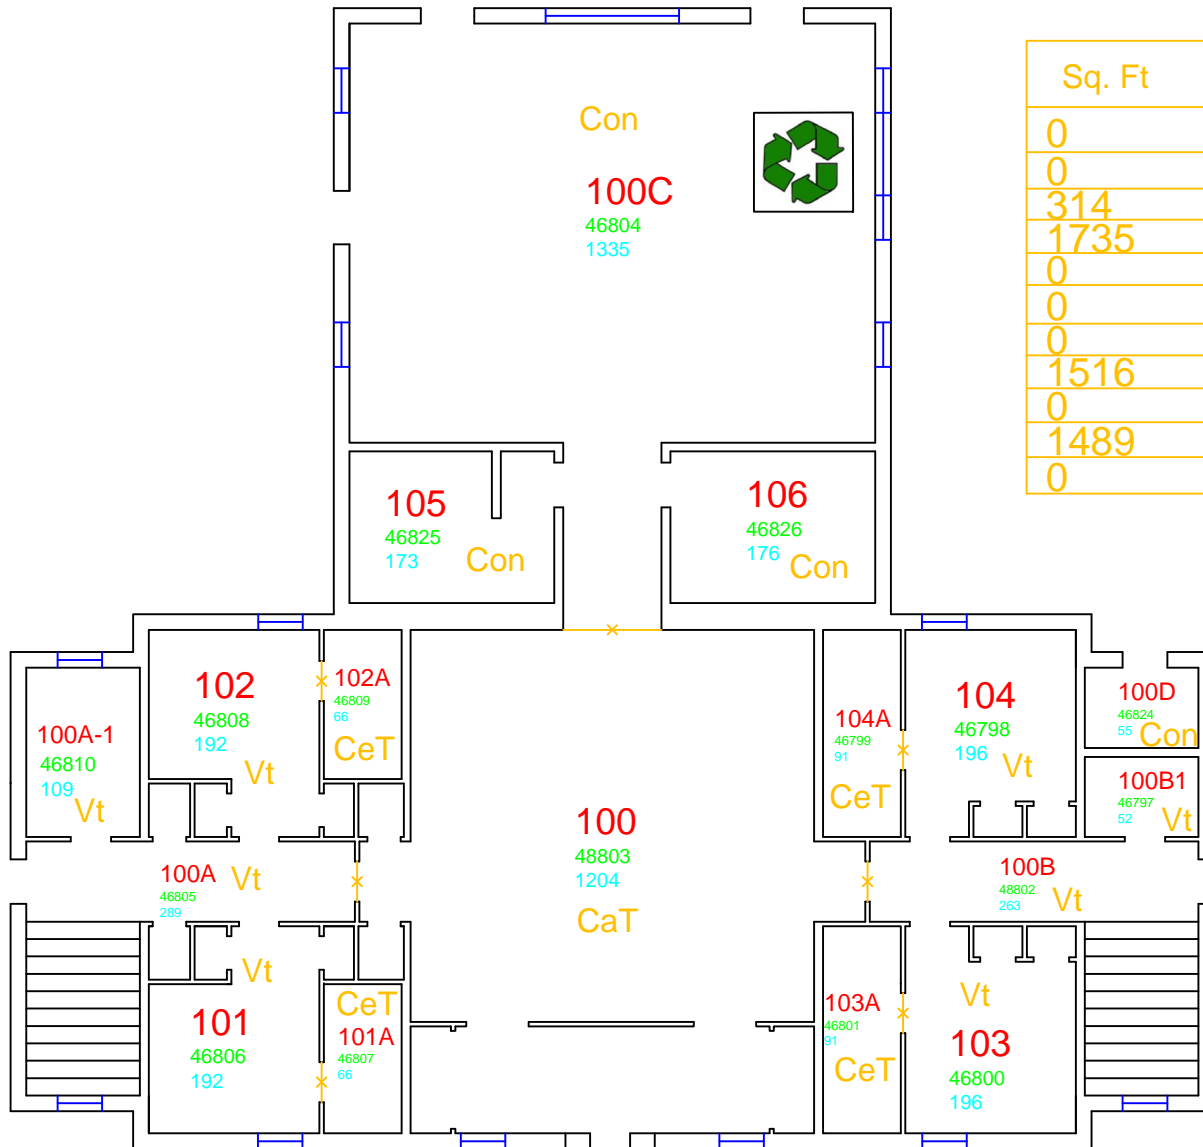

# Farmhouse 1st Floor

Sq. Ft	Flooring Material
0	Ca-Carpet
0	CaT-Carpet Tiles
314	CeT-Ceramic Tile
1735	Con-Concrete
0	Li-Linoleum
0	QT-Quarry Tile
0	Sp-Special
1516	S/M-Stone/Marble
0	Tz-Terrazzo
1489	VT-Vinyl Tile
0	W-Wood

Top Number= Room #

Middle Number= location code

Last Number= sqft

Total Gross Sqft: 5385

Total Net Sqft: 4742