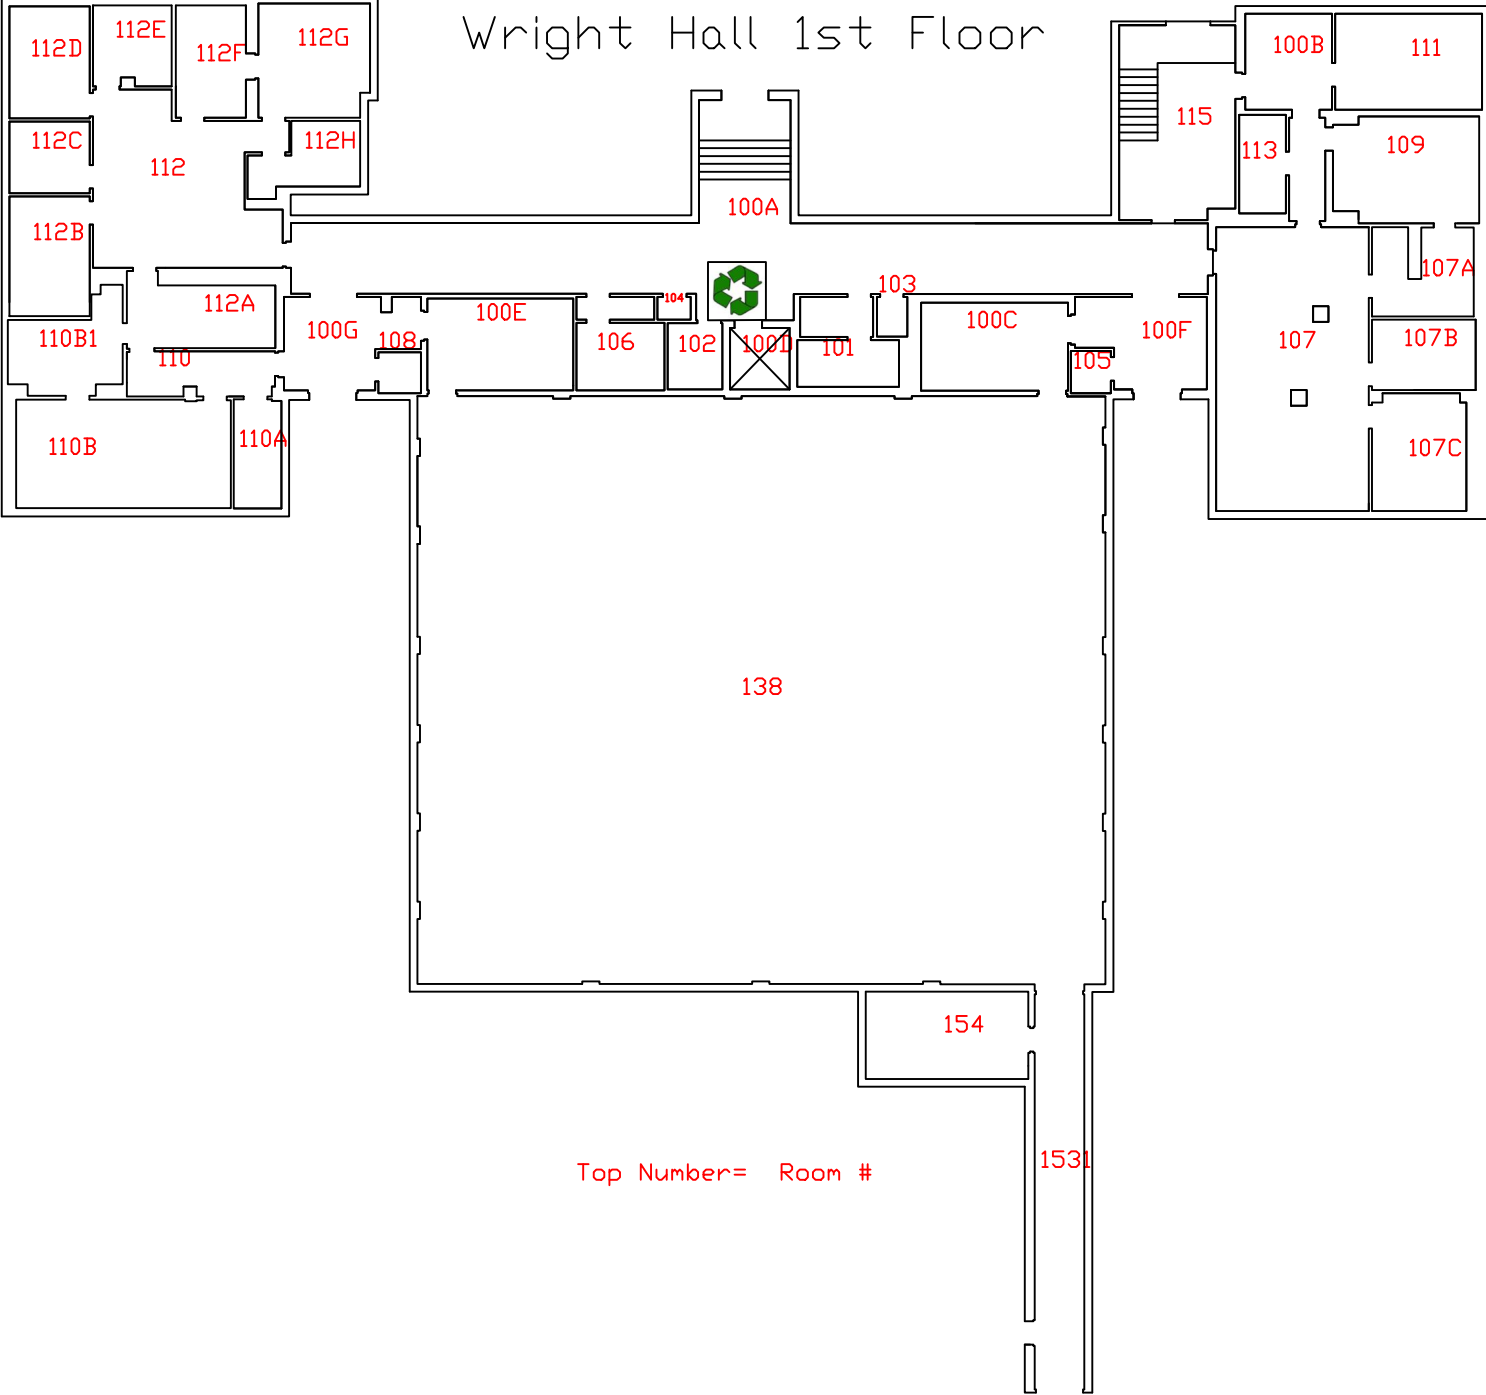

Wright Hall 1st Floor

Top Number= Room #