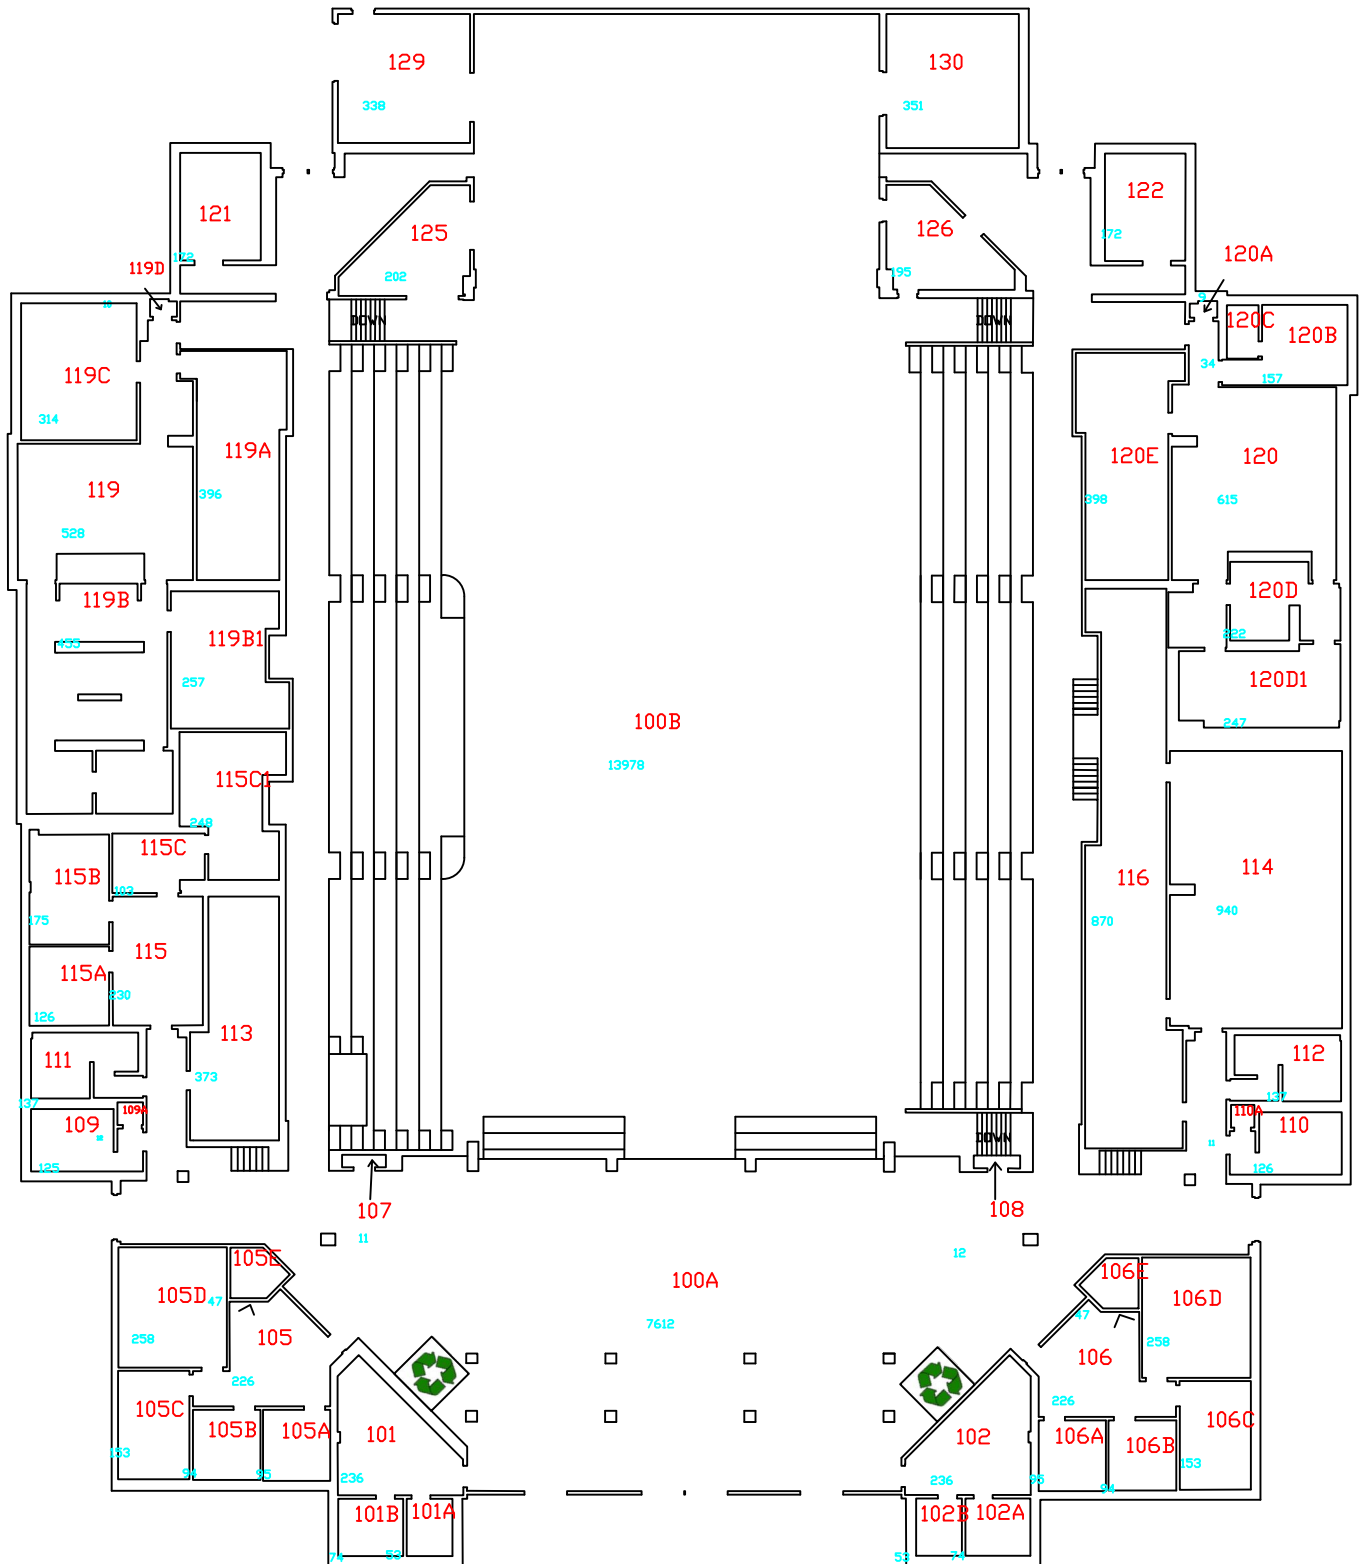

Trojan Arena Sartain Hall

C- Classroom Top Number= Room #