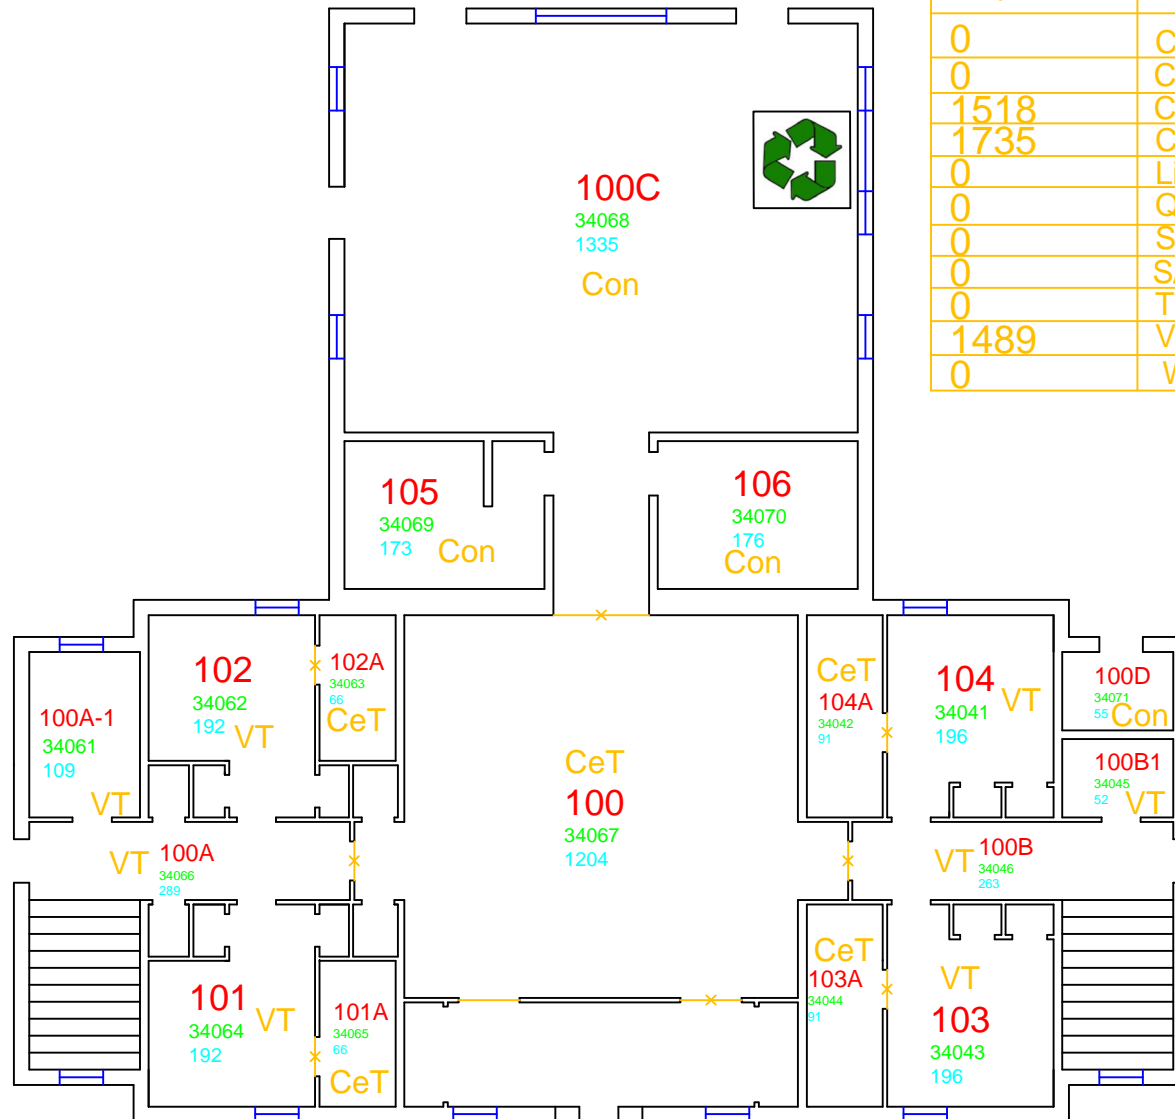

Pi Kappa Phi 1st Floor

Sq. Ft	Flooring Material
0	Ca-Carpet
0	CaT-Carpet Tiles
1518	CeT-Ceramic Tile
1735	Con-Concrete
0	Li-Linoleum
0	QT-Quarry Tile
0	Sp-Special
0	S/M-Stone/Marble
0	Tz-Terrazzo
1489	VT-Vinyl Tile
0	W-Wood

Top Number= Room #
 Middle Number= location code
 Last Number= sqft

Total Gross Sqft: 5385
 Total Net Sqft: 4742