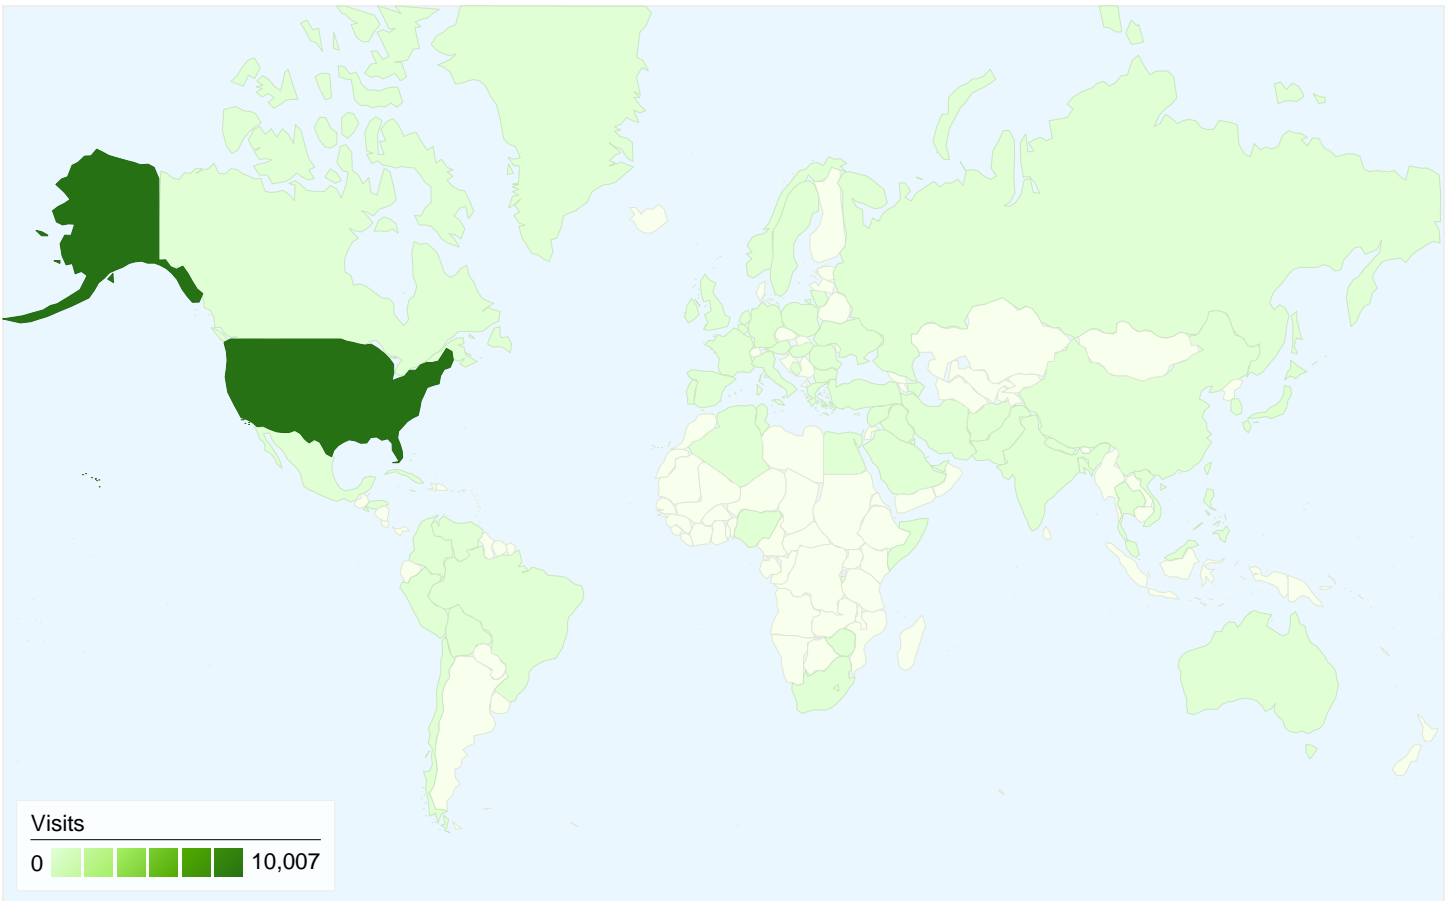

5,537 people visited this site

10,535 Visits

Previous: 7,044 (49.56%)

5,537 Absolute Unique Visitors

Previous: 4,240 (30.59%)

28,400 Pageviews

Previous: 16,741 (69.64%)

2.70 Average Pageviews

All traffic sources sent a total of 10,535 visits

7.31% Direct Traffic

Previous: 5.57% (31.34%)

89.58% Referring Sites

Previous: 90.96% (-1.52%)

3.11% Search Engines

Previous: 3.48% (-10.49%)

- **Referring Sites**
9,437.00 (89.58%)
- **Direct Traffic**
770.00 (7.31%)
- **Search Engines**
328.00 (3.11%)

Sep 1, 2008 - Sep 30, 2008	719	6.82%	Sep 1, 2008 - Sep 30, 2008	3	0.91%
Aug 1, 2008 - Aug 31, 2008	461	6.54%	Aug 1, 2008 - Aug 31, 2008	5	2.04%
% Change	55.97%	55.97%	% Change	-40.00%	-40.00%

10,535 visits came from 76 countries/territories