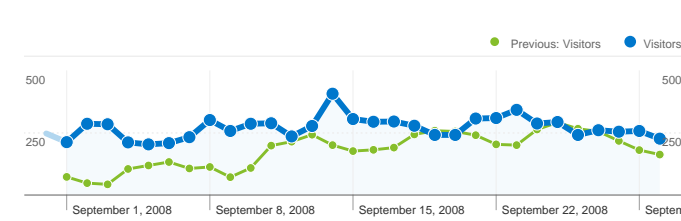

Site Usage

10,535 Visits

Previous: 7,044 (49.56%)

66.55% Bounce Rate

Previous: 66.24% (0.47%)

28,400 Pageviews

Previous: 16,741 (69.64%)

00:03:26 Avg. Time on Site

Previous: 00:02:33 (34.15%)

2.70 Pages/Visit

Previous: 2.38 (13.43%)

40.98% % New Visits

Previous: 50.80% (-19.33%)

Visitors Overview

Visitors
5,537

Map Overlay world

5,537 people visited this site

10,535 Visits

Previous: 7,044 (49.56%)

5,537 Absolute Unique Visitors

Previous: 4,240 (30.59%)

28,400 Pageviews

Previous: 16,741 (69.64%)

2.70 Average Pageviews

1 - 10 of 76

Pages on this site were viewed a total of 28,400 times

 **28,400 Pageviews**

Previous: 16,741 (69.64%)

 **18,978 Unique Views**

Previous: 11,753 (61.47%)

 **66.55% Bounce Rate**

Previous: 66.24% (0.47%)