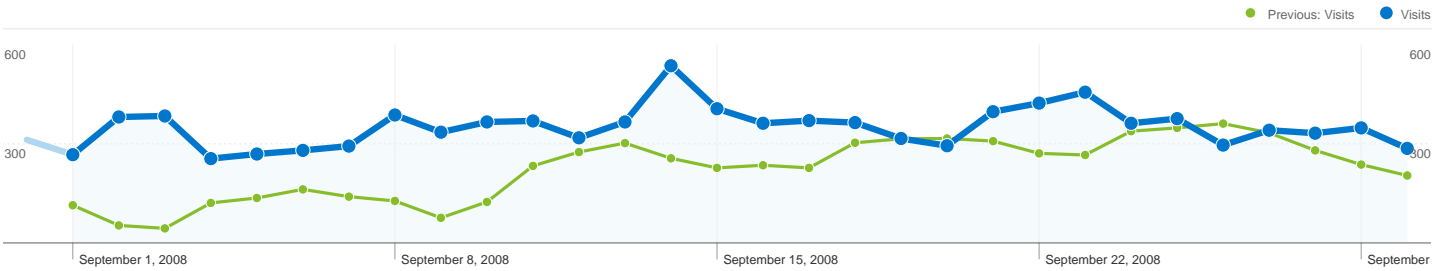

All traffic sources sent a total of 10,535 visits

7.31% Direct Traffic

Previous: 5.57% (31.34%)

89.58% Referring Sites

Previous: 90.96% (-1.52%)

3.11% Search Engines

Previous: 3.48% (-10.49%)