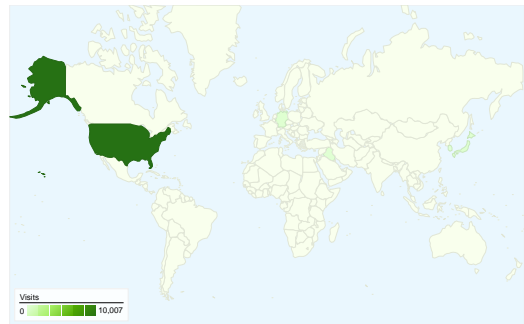

Previous: 00:02:33 (34.15%)

2.70 Pages/Visit

Previous: 2.38 (13.43%)

40.98% % New Visits

Previous: 50.80% (-19.33%)

Visitors Overview

Visitors
5,537

Map Overlay world

5,537 people visited this site

10,535 Visits

Previous: 7,044 (49.56%)

5,537 Absolute Unique Visitors

Previous: 4,240 (30.59%)

28,400 Pageviews

Previous: 16,741 (69.64%)

2.70 Average Pageviews

All traffic sources sent a total of 10,535 visits

7.31% Direct Traffic

Previous: 5.57% (31.34%)

89.58% Referring Sites

Previous: 90.96% (-1.52%)

3.11% Search Engines

Previous: 3.48% (-10.49%)

- **Referring Sites**
9,437.00 (89.58%)
- **Direct Traffic**
770.00 (7.31%)
- **Search Engines**
328.00 (3.11%)

Sep 1, 2008 - Sep 30, 2008	719	6.82%	Sep 1, 2008 - Sep 30, 2008	3	0.91%
Aug 1, 2008 - Aug 31, 2008	461	6.54%	Aug 1, 2008 - Aug 31, 2008	5	2.04%
% Change	55.97%	55.97%	% Change	-40.00%	-40.00%

10,535 visits came from 76 countries/territories