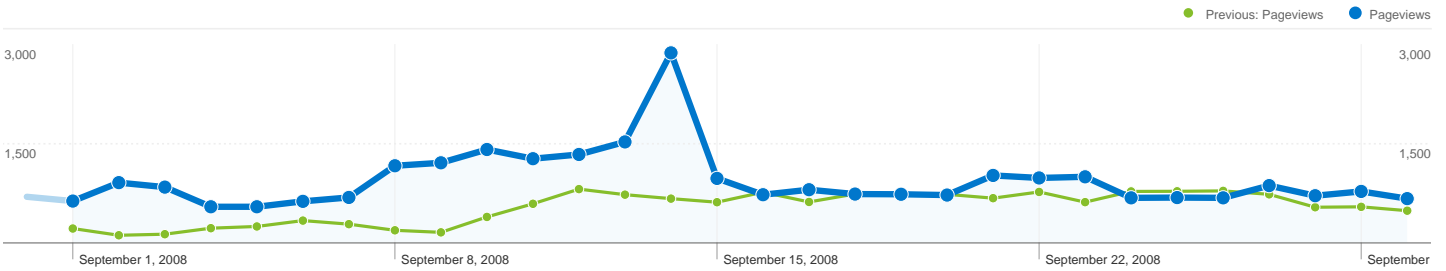

Pages on this site were viewed a total of 28,400 times

28,400 Pageviews

Previous: 16,741 (69.64%)

18,978 Unique Views

Previous: 11,753 (61.47%)

66.55% Bounce Rate

Previous: 66.24% (0.47%)

Top Content

Pages	Pageviews	% Pageviews
/		
Sep 1, 2008 - Sep 30, 2008	14,561	51.27%
Aug 1, 2008 - Aug 31, 2008	9,246	55.23%
% Change	57.48%	57.48%
/index.html		
Sep 1, 2008 - Sep 30, 2008	1,452	5.11%
Aug 1, 2008 - Aug 31, 2008	434	2.59%
% Change	234.56%	234.56%
/databases.html		
Sep 1, 2008 - Sep 30, 2008	1,307	4.60%
Aug 1, 2008 - Aug 31, 2008	663	3.96%
% Change	97.13%	97.13%
/information.html		
Sep 1, 2008 - Sep 30, 2008	1,269	4.47%
Aug 1, 2008 - Aug 31, 2008	705	4.21%
% Change	80.00%	80.00%
/websites.html