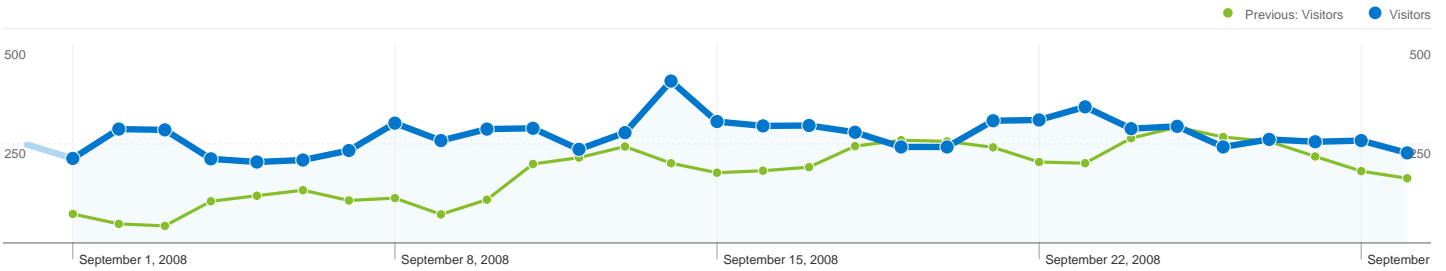

Site Usage

10,535 Visits

Previous: 7,044 (49.56%)

66.55% Bounce Rate

Previous: 66.24% (0.47%)

28,400 Pageviews

Previous: 16,741 (69.64%)

00:03:26 Avg. Time on Site

Previous: 00:02:33 (34.15%)

2.70 Pages/Visit

Previous: 2.38 (13.43%)

40.98% % New Visits

Previous: 50.80% (-19.33%)

Visitors Overview

Visitors
5,537

Map Overlay world

5,537 people visited this site

10,535 Visits

Previous: 7,044 (49.56%)

5,537 Absolute Unique Visitors

Previous: 4,240 (30.59%)

28,400 Pageviews

Previous: 16,741 (69.64%)

2.70 Average Pageviews

1 - 10 of 76

Pages on this site were viewed a total of 28,400 times

 **28,400 Pageviews**

Previous: 16,741 (69.64%)

 **18,978 Unique Views**

Previous: 11,753 (61.47%)

 **66.55% Bounce Rate**

Previous: 66.24% (0.47%)