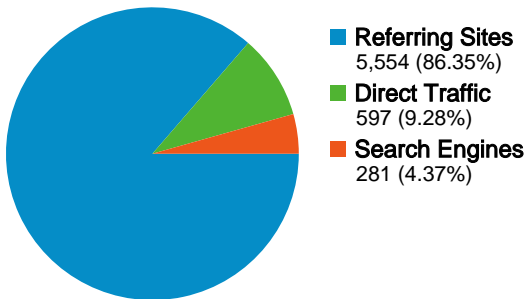

Site Usage

6,432 Visits
 Previous: 10,661 (-39.67%)

70.01% Bounce Rate
 Previous: 64.04% (9.33%)

14,847 Pageviews
 Previous: 31,136 (-52.32%)

00:02:31 Avg. Time on Site
 Previous: 00:03:23 (-25.56%)

2.31 Pages/Visit
 Previous: 2.92 (-20.96%)

44.22% % New Visits
 Previous: 42.52% (3.99%)

Visitors Overview

Visitors
3,835

Map Overlay world

Traffic Sources Overview

Content Overview		
Pages	Pageviews	% Pageviews
/		
Apr 1, 2008 - Apr 30, 2008	16,146	51.86%
May 1, 2008 - May 31, 2008	8,809	59.33%
% Change	-45.44%	-45.44%
/information.html		
Apr 1, 2008 - Apr 30, 2008	1,436	4.61%
May 1, 2008 - May 31, 2008	559	3.77%
% Change	-61.07%	-61.07%
/websites.html		
Apr 1, 2008 - Apr 30, 2008	1,104	3.55%
May 1, 2008 - May 31, 2008	501	3.37%
% Change	-54.62%	-54.62%
/databases.html		
Apr 1, 2008 - Apr 30, 2008	1,297	4.17%
May 1, 2008 - May 31, 2008	421	2.84%
% Change	-67.54%	-67.54%
/index.html		
Apr 1, 2008 - Apr 30, 2008	1,368	4.39%
May 1, 2008 - May 31, 2008	392	2.64%
% Change	-71.35%	-71.35%

3,835 people visited this site

6,432 Visits
Previous: 10,661 (-39.67%)

3,835 Absolute Unique Visitors
Previous: 5,651 (-32.14%)

14,847 Pageviews
Previous: 31,136 (-52.32%)

2.31 Average Pageviews
Previous: 2.92 (-20.96%)

All traffic sources sent a total of 6,432 visits

9.28% Direct Traffic
Previous: 18.62% (-50.15%)

86.35% Referring Sites
Previous: 78.44% (10.08%)

4.37% Search Engines
Previous: 2.94% (48.80%)

- **Referring Sites**
5,554 (86.35%)
- **Direct Traffic**
597 (9.28%)
- **Search Engines**
281 (4.37%)