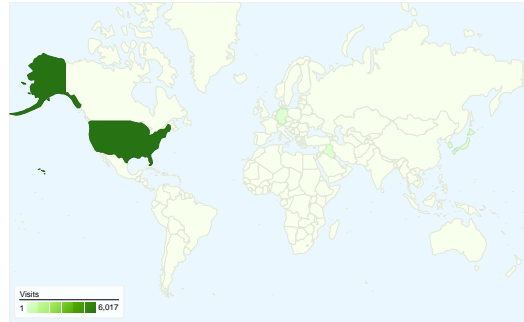

Site Usage

6,432 Visits
 Previous: 10,661 (-39.67%)

70.01% Bounce Rate
 Previous: 64.04% (9.33%)

14,847 Pageviews
 Previous: 31,136 (-52.32%)

00:02:31 Avg. Time on Site
 Previous: 00:03:23 (-25.56%)

2.31 Pages/Visit
 Previous: 2.92 (-20.96%)

44.22% % New Visits
 Previous: 42.52% (3.99%)

Visitors Overview

Visitors
3,835

Map Overlay world

Traffic Sources Overview

Content Overview		
Pages	Pageviews	% Pageviews
/		
Apr 1, 2008 - Apr 30, 2008	16,146	51.86%
May 1, 2008 - May 31, 2008	8,809	59.33%
% Change	-45.44%	-45.44%
/information.html		
Apr 1, 2008 - Apr 30, 2008	1,436	4.61%
May 1, 2008 - May 31, 2008	559	3.77%
% Change	-61.07%	-61.07%
/websites.html		
Apr 1, 2008 - Apr 30, 2008	1,104	3.55%
May 1, 2008 - May 31, 2008	501	3.37%
% Change	-54.62%	-54.62%
/databases.html		
Apr 1, 2008 - Apr 30, 2008	1,297	4.17%
May 1, 2008 - May 31, 2008	421	2.84%
% Change	-67.54%	-67.54%
/index.html		
Apr 1, 2008 - Apr 30, 2008	1,368	4.39%
May 1, 2008 - May 31, 2008	392	2.64%
% Change	-71.35%	-71.35%

3,835 people visited this site

6,432 Visits
Previous: 10,661 (-39.67%)

3,835 Absolute Unique Visitors
Previous: 5,651 (-32.14%)

14,847 Pageviews
Previous: 31,136 (-52.32%)

2.31 Average Pageviews
Previous: 2.92 (-20.96%)