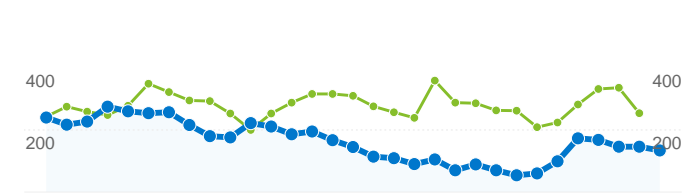

Site Usage

6,432 Visits
 Previous: 10,661 (-39.67%)

70.01% Bounce Rate
 Previous: 64.04% (9.33%)

14,847 Pageviews
 Previous: 31,136 (-52.32%)

00:02:31 Avg. Time on Site
 Previous: 00:03:23 (-25.56%)

2.31 Pages/Visit
 Previous: 2.92 (-20.96%)

44.22% % New Visits
 Previous: 42.52% (3.99%)

Visitors Overview

Visitors
3,835

Map Overlay world

Traffic Sources Overview

Content Overview		
Pages	Pageviews	% Pageviews
/		
Apr 1, 2008 - Apr 30, 2008	16,146	51.86%
May 1, 2008 - May 31, 2008	8,809	59.33%
% Change	-45.44%	-45.44%
/information.html		
Apr 1, 2008 - Apr 30, 2008	1,436	4.61%
May 1, 2008 - May 31, 2008	559	3.77%
% Change	-61.07%	-61.07%
/websites.html		
Apr 1, 2008 - Apr 30, 2008	1,104	3.55%
May 1, 2008 - May 31, 2008	501	3.37%
% Change	-54.62%	-54.62%
/databases.html		
Apr 1, 2008 - Apr 30, 2008	1,297	4.17%
May 1, 2008 - May 31, 2008	421	2.84%
% Change	-67.54%	-67.54%
/index.html		
Apr 1, 2008 - Apr 30, 2008	1,368	4.39%
May 1, 2008 - May 31, 2008	392	2.64%
% Change	-71.35%	-71.35%

3,835 people visited this site

6,432 Visits
Previous: 10,661 (-39.67%)

3,835 Absolute Unique Visitors
Previous: 5,651 (-32.14%)

14,847 Pageviews
Previous: 31,136 (-52.32%)

2.31 Average Pageviews
Previous: 2.92 (-20.96%)

1 - 10 of 61

Pages on this site were viewed a total of 14,847 times

 **14,847 Pageviews**
Previous: 31,136 (-52.32%)

 **10,174 Unique Views**
Previous: 19,826 (-48.68%)

 **70.01% Bounce Rate**
Previous: 64.04% (9.33%)