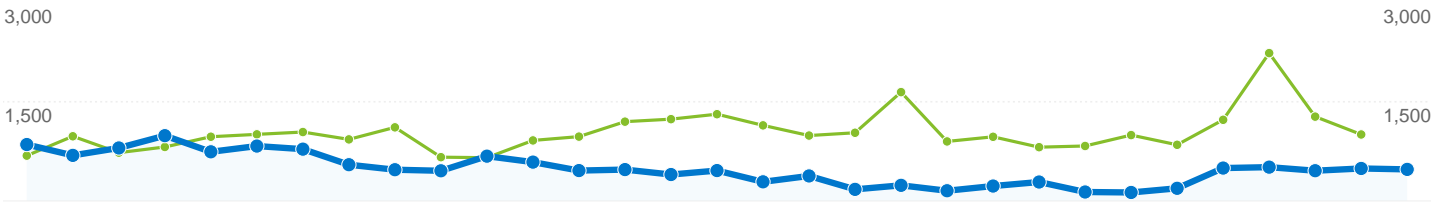

Pages on this site were viewed a total of 14,847 times

14,847 Pageviews
Previous: 31,136 (-52.32%)

10,174 Unique Views
Previous: 19,826 (-48.68%)

70.01% Bounce Rate
Previous: 64.04% (9.33%)

Top Content

Pages	Pageviews	% Pageviews
/		
Apr 1, 2008 - Apr 30, 2008	16,146	51.86%
May 1, 2008 - May 31, 2008	8,809	59.33%
% Change	-45.44%	-45.44%
/information.html		
Apr 1, 2008 - Apr 30, 2008	1,436	4.61%
May 1, 2008 - May 31, 2008	559	3.77%
% Change	-61.07%	-61.07%
/websites.html		
Apr 1, 2008 - Apr 30, 2008	1,104	3.55%
May 1, 2008 - May 31, 2008	501	3.37%
% Change	-54.62%	-54.62%
/databases.html		
Apr 1, 2008 - Apr 30, 2008	1,297	4.17%
May 1, 2008 - May 31, 2008	421	2.84%
% Change	-67.54%	-67.54%
/index.html		
Apr 1, 2008 - Apr 30, 2008	1,368	4.39%