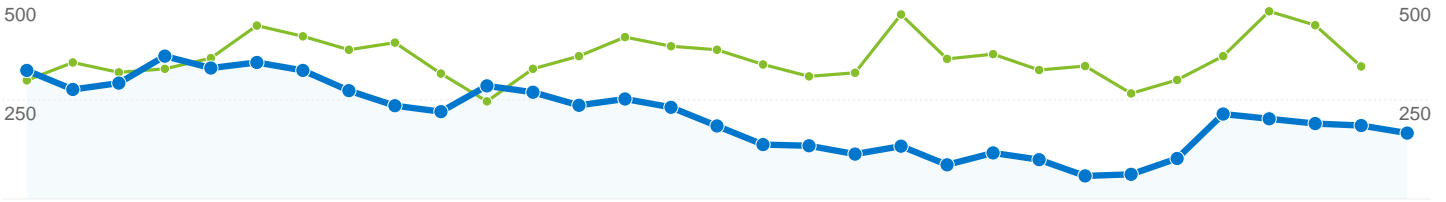

3,835 people visited this site

6,432 Visits
Previous: 10,661 (-39.67%)

3,835 Absolute Unique Visitors
Previous: 5,651 (-32.14%)

14,847 Pageviews
Previous: 31,136 (-52.32%)

2.31 Average Pageviews
Previous: 2.92 (-20.96%)

00:02:31 Time on Site
Previous: 00:03:23 (-25.56%)

70.01% Bounce Rate
Previous: 64.04% (9.33%)

44.23% New Visits
Previous: 42.53% (4.00%)

Technical Profile

Browser	Visits	% visits	Connection Speed	Visits	% visits
Internet Explorer			Cable		
Apr 1, 2008 - Apr 30, 2008	9,419	88.35%	Apr 1, 2008 - Apr 30, 2008	3,445	32.31%
May 1, 2008 - May 31, 2008	5,678	88.28%	May 1, 2008 - May 31, 2008	2,157	33.54%
% Change	-39.72%	-39.72%	% Change	-37.39%	-37.39%
Firefox			Unknown		
Apr 1, 2008 - Apr 30, 2008	1,017	9.54%	Apr 1, 2008 - Apr 30, 2008	2,657	24.92%
May 1, 2008 - May 31, 2008	639	9.93%	May 1, 2008 - May 31, 2008	1,861	28.93%
% Change	-37.17%	-37.17%	% Change	-29.96%	-29.96%
Safari			DSL		
Apr 1, 2008 - Apr 30, 2008	200	1.88%	Apr 1, 2008 - Apr 30, 2008	2,501	23.46%
May 1, 2008 - May 31, 2008	99	1.54%	May 1, 2008 - May 31, 2008	1,320	20.52%

% Change	-50.50%	-50.50%
Netscape		
Apr 1, 2008 - Apr 30, 2008	7	0.07%
May 1, 2008 - May 31, 2008	7	0.11%
% Change	0.00%	0.00%
Mozilla		
Apr 1, 2008 - Apr 30, 2008	0	0.00%
May 1, 2008 - May 31, 2008	6	0.09%
% Change	0.00%	0.00%

% Change	-47.22%	-47.22%
T1		
Apr 1, 2008 - Apr 30, 2008	1,634	15.33%
May 1, 2008 - May 31, 2008	874	13.59%
% Change	-46.51%	-46.51%
Dialup		
Apr 1, 2008 - Apr 30, 2008	285	2.67%
May 1, 2008 - May 31, 2008	161	2.50%
% Change	-43.51%	-43.51%