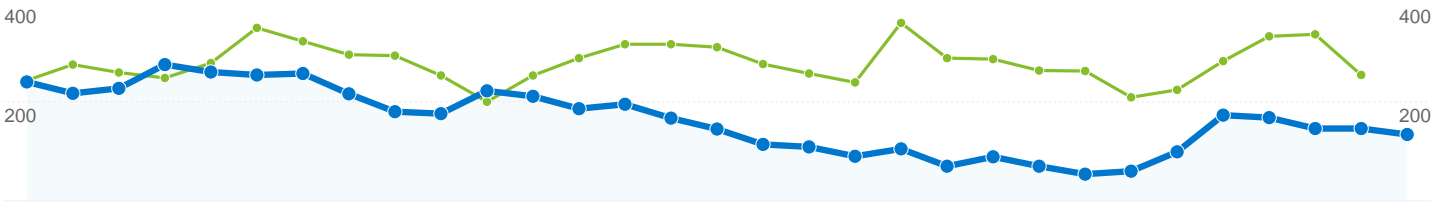

Site Usage

6,432 Visits
 Previous: 10,661 (-39.67%)

70.01% Bounce Rate
 Previous: 64.04% (9.33%)

14,847 Pageviews
 Previous: 31,136 (-52.32%)

00:02:31 Avg. Time on Site
 Previous: 00:03:23 (-25.56%)

2.31 Pages/Visit
 Previous: 2.92 (-20.96%)

44.22% % New Visits
 Previous: 42.52% (3.99%)

Visitors Overview

Visitors
3,835

Map Overlay world

Traffic Sources Overview

Content Overview		
Pages	Pageviews	% Pageviews
/		
Apr 1, 2008 - Apr 30, 2008	16,146	51.86%
May 1, 2008 - May 31, 2008	8,809	59.33%
% Change	-45.44%	-45.44%
/information.html		
Apr 1, 2008 - Apr 30, 2008	1,436	4.61%
May 1, 2008 - May 31, 2008	559	3.77%
% Change	-61.07%	-61.07%
/websites.html		
Apr 1, 2008 - Apr 30, 2008	1,104	3.55%
May 1, 2008 - May 31, 2008	501	3.37%
% Change	-54.62%	-54.62%
/databases.html		
Apr 1, 2008 - Apr 30, 2008	1,297	4.17%
May 1, 2008 - May 31, 2008	421	2.84%
% Change	-67.54%	-67.54%
/index.html		
Apr 1, 2008 - Apr 30, 2008	1,368	4.39%
May 1, 2008 - May 31, 2008	392	2.64%
% Change	-71.35%	-71.35%

3,835 people visited this site

6,432 Visits
Previous: 10,661 (-39.67%)

3,835 Absolute Unique Visitors
Previous: 5,651 (-32.14%)

14,847 Pageviews
Previous: 31,136 (-52.32%)

2.31 Average Pageviews
Previous: 2.92 (-20.96%)