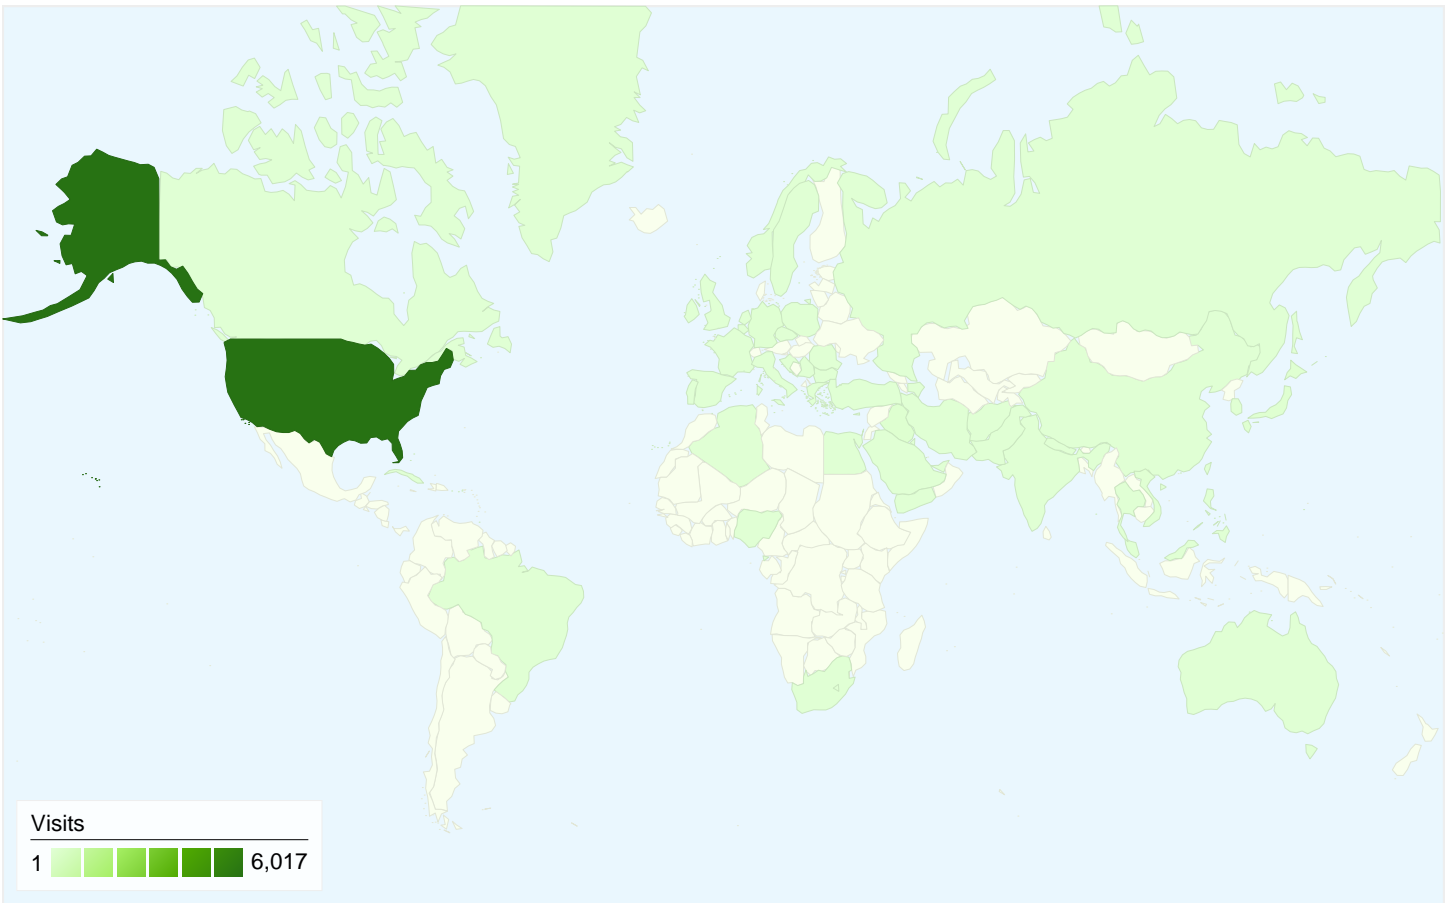

44.22% % New Visits
 Previous: 42.52% (3.99%)

Visitors Overview

Visitors
3,835

Map Overlay world

Traffic Sources Overview

Content Overview		
Pages	Pageviews	% Pageviews
/		
Apr 1, 2008 - Apr 30, 2008	16,146	51.86%
May 1, 2008 - May 31, 2008	8,809	59.33%
% Change	-45.44%	-45.44%
/information.html		
Apr 1, 2008 - Apr 30, 2008	1,436	4.61%
May 1, 2008 - May 31, 2008	559	3.77%
% Change	-61.07%	-61.07%
/websites.html		
Apr 1, 2008 - Apr 30, 2008	1,104	3.55%
May 1, 2008 - May 31, 2008	501	3.37%
% Change	-54.62%	-54.62%
/databases.html		
Apr 1, 2008 - Apr 30, 2008	1,297	4.17%
May 1, 2008 - May 31, 2008	421	2.84%
% Change	-67.54%	-67.54%
/index.html		
Apr 1, 2008 - Apr 30, 2008	1,368	4.39%
May 1, 2008 - May 31, 2008	392	2.64%
% Change	-71.35%	-71.35%

All traffic sources sent a total of 6,432 visits

9.28% Direct Traffic
Previous: 18.62% (-50.15%)

86.35% Referring Sites
Previous: 78.44% (10.08%)

4.37% Search Engines
Previous: 2.94% (48.80%)

- **Referring Sites**
5,554 (86.35%)
- **Direct Traffic**
597 (9.28%)
- **Search Engines**
281 (4.37%)

May 1, 2008 - May 31, 2008	310	4.82%
% Change	-50.95%	-50.95%

May 1, 2008 - May 31, 2008	3	1.07%
% Change	0.00%	0.00%

6,432 visits came from 61 countries/territories

Site Usage

Visits 6,432 Previous: 10,661 (-39.67%)	Pages/Visit 2.31 Previous: 2.92 (-20.96%)	Avg. Time on Site 00:02:31 Previous: 00:03:23 (-25.56%)	% New Visits 44.23% Previous: 42.53% (4.00%)	Bounce Rate 70.01% Previous: 64.04% (9.33%)	
Country/Territory	Visits	Pages/Visit	Avg. Time on Site	% New Visits	Bounce Rate
United States					
Apr 1, 2008 - Apr 30, 2008	10,072	2.92	00:03:21	41.71%	64.20%
May 1, 2008 - May 31, 2008	6,017	2.32	00:02:32	43.09%	70.08%
% Change	-40.26%	-20.78%	-24.53%	3.32%	9.17%
Iraq					
Apr 1, 2008 - Apr 30, 2008	114	3.88	00:05:56	35.09%	50.00%
May 1, 2008 - May 31, 2008	87	2.85	00:04:24	44.83%	55.17%
% Change	-23.68%	-26.48%	-25.90%	27.76%	10.34%
Japan					
Apr 1, 2008 - Apr 30, 2008	65	3.68	00:04:25	46.15%	56.92%