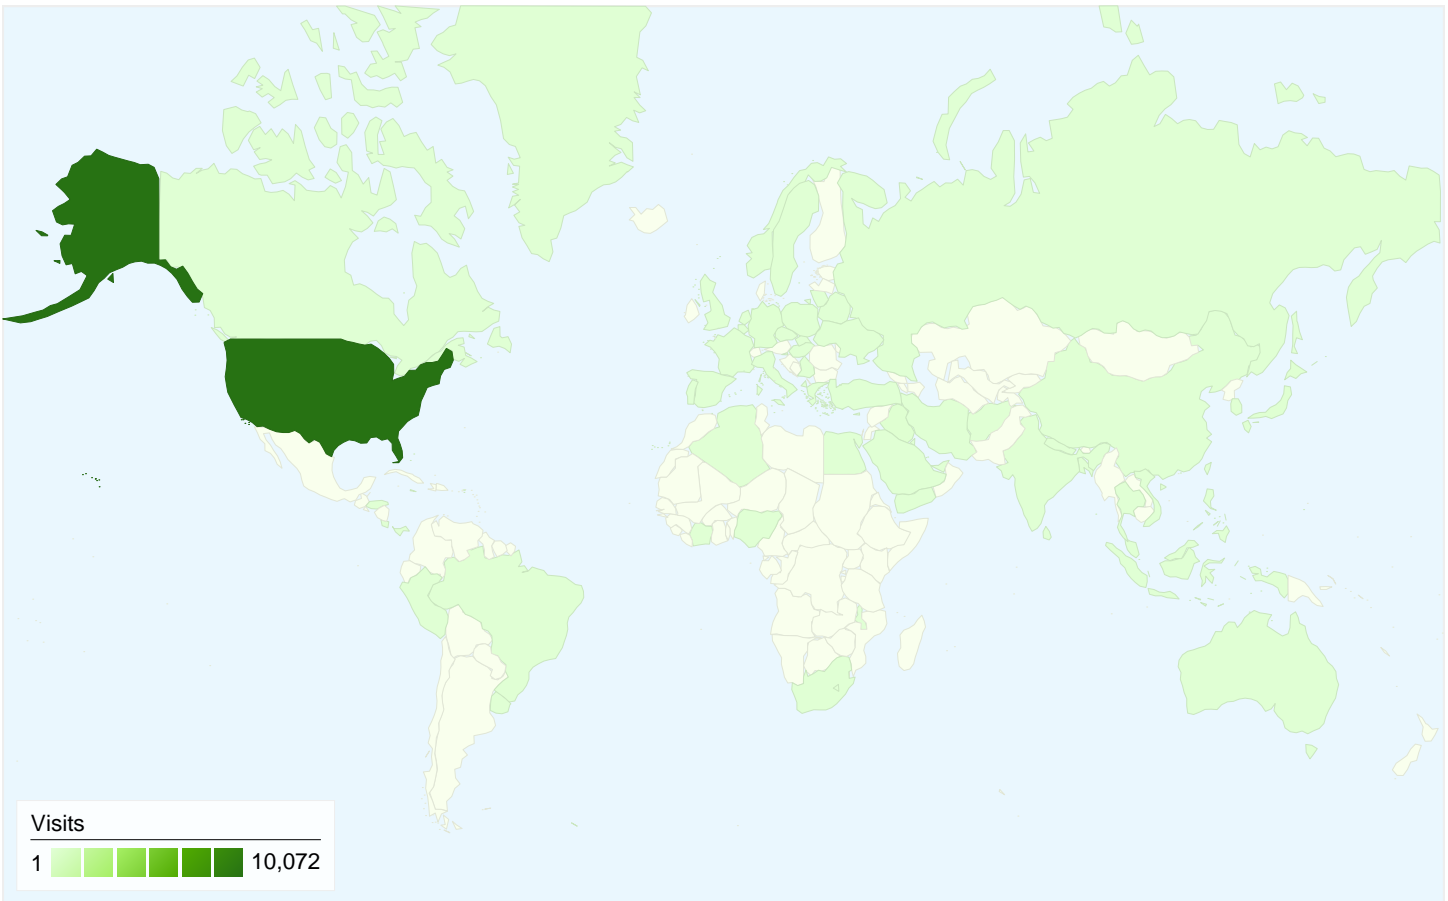

## All traffic sources sent a total of 10,661 visits

**18.62% Direct Traffic**  
Previous: 24.40% (-23.70%)

**78.44% Referring Sites**  
Previous: 71.86% (9.16%)

**2.94% Search Engines**  
Previous: 3.72% (-21.11%)

---

Apr 1, 2008 - Apr 30, 2008	338	3.17%
% Change	111.25%	111.25%

---

---

Apr 1, 2008 - Apr 30, 2008	4	1.28%
% Change	100.00%	100.00%

---

**10,661 visits came from 71 countries/territories**

Site Usage

<b>Visits</b> <b>10,661</b> Previous: 7,282 (46.40%)	<b>Pages/Visit</b> <b>2.92</b> Previous: 2.50 (16.61%)	<b>Avg. Time on Site</b> <b>00:03:23</b> Previous: 00:02:33 (32.35%)	<b>% New Visits</b> <b>42.53%</b> Previous: 50.96% (-16.55%)	<b>Bounce Rate</b> <b>64.05%</b> Previous: 64.82% (-1.19%)	
Country/Territory	Visits	Pages/Visit	Avg. Time on Site	% New Visits	Bounce Rate
<b>United States</b>					
Mar 1, 2008 - Mar 31, 2008	6,830	2.49	00:02:31	49.69%	65.26%
Apr 1, 2008 - Apr 30, 2008	10,072	2.92	00:03:21	41.71%	64.21%
% Change	47.47%	17.26%	33.23%	-16.06%	-1.61%
<b>Iraq</b>					
Mar 1, 2008 - Mar 31, 2008	66	4.86	00:08:11	50.00%	31.82%
Apr 1, 2008 - Apr 30, 2008	114	3.88	00:05:56	35.09%	50.00%
% Change	72.73%	-20.28%	-27.59%	-29.82%	57.14%
<b>Germany</b>					
Mar 1, 2008 - Mar 31, 2008	52	2.31	00:02:52	46.15%	65.38%