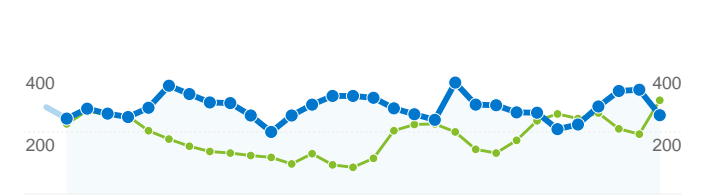

**Site Usage**

**10,661 Visits**  
 Previous: 7,282 (46.40%)

**64.05% Bounce Rate**  
 Previous: 64.82% (-1.19%)

**31,133 Pageviews**  
 Previous: 18,237 (70.71%)

**00:03:23 Avg. Time on Site**  
 Previous: 00:02:33 (32.35%)

**2.92 Pages/Visit**  
 Previous: 2.50 (16.61%)

**42.52% % New Visits**  
 Previous: 50.98% (-16.59%)

**Visitors Overview**

**Visitors**  
**5,651**

**Map Overlay world**

**Traffic Sources Overview**

Content Overview		
Pages	Pageviews	% Pageviews
/		
Mar 1, 2008 - Mar 31, 2008	10,246	56.18%
Apr 1, 2008 - Apr 30, 2008	16,145	51.86%
% Change	57.57%	57.57%
/information.html		
Mar 1, 2008 - Mar 31, 2008	751	4.12%
Apr 1, 2008 - Apr 30, 2008	1,436	4.61%
% Change	91.21%	91.21%
/index.html		
Mar 1, 2008 - Mar 31, 2008	520	2.85%
Apr 1, 2008 - Apr 30, 2008	1,368	4.39%
% Change	163.08%	163.08%
/databases.html		
Mar 1, 2008 - Mar 31, 2008	574	3.15%
Apr 1, 2008 - Apr 30, 2008	1,297	4.17%
% Change	125.96%	125.96%
/websites.html		
Mar 1, 2008 - Mar 31, 2008	721	3.95%
Apr 1, 2008 - Apr 30, 2008	1,104	3.55%
% Change	53.12%	53.12%

## 5,651 people visited this site

**10,661 Visits**

Previous: 7,282 (46.40%)

**5,651 Absolute Unique Visitors**

Previous: 4,494 (25.75%)

**31,133 Pageviews**

Previous: 18,237 (70.71%)

**2.92 Average Pageviews**

## Pages on this site were viewed a total of 31,133 times

 **31,133 Pageviews**  
Previous: 18,237 (70.71%)

 **19,825 Unique Views**  
Previous: 12,308 (61.07%)

 **64.05% Bounce Rate**  
Previous: 64.82% (-1.19%)