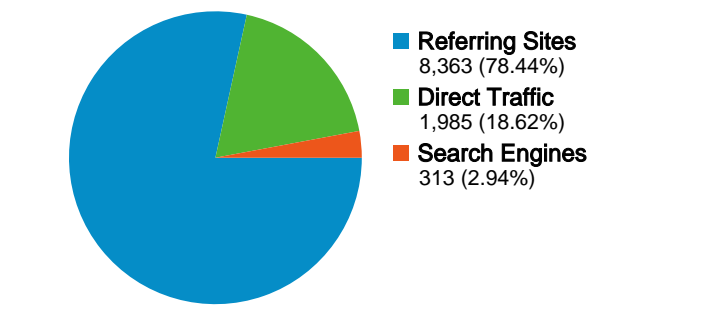

**Site Usage**

**10,661 Visits**  
 Previous: 7,282 (46.40%)

**64.05% Bounce Rate**  
 Previous: 64.82% (-1.19%)

**31,133 Pageviews**  
 Previous: 18,237 (70.71%)

**00:03:23 Avg. Time on Site**  
 Previous: 00:02:33 (32.35%)

**2.92 Pages/Visit**  
 Previous: 2.50 (16.61%)

**42.52% % New Visits**  
 Previous: 50.98% (-16.59%)

**Visitors Overview**

**Visitors**  
**5,651**

**Map Overlay world**

**Traffic Sources Overview**

Content Overview		
Pages	Pageviews	% Pageviews
/		
Mar 1, 2008 - Mar 31, 2008	10,246	56.18%
Apr 1, 2008 - Apr 30, 2008	16,145	51.86%
% Change	57.57%	57.57%
/information.html		
Mar 1, 2008 - Mar 31, 2008	751	4.12%
Apr 1, 2008 - Apr 30, 2008	1,436	4.61%
% Change	91.21%	91.21%
/index.html		
Mar 1, 2008 - Mar 31, 2008	520	2.85%
Apr 1, 2008 - Apr 30, 2008	1,368	4.39%
% Change	163.08%	163.08%
/databases.html		
Mar 1, 2008 - Mar 31, 2008	574	3.15%
Apr 1, 2008 - Apr 30, 2008	1,297	4.17%
% Change	125.96%	125.96%
/websites.html		
Mar 1, 2008 - Mar 31, 2008	721	3.95%
Apr 1, 2008 - Apr 30, 2008	1,104	3.55%
% Change	53.12%	53.12%

## 5,651 people visited this site

**10,661 Visits**

Previous: 7,282 (46.40%)

**5,651 Absolute Unique Visitors**

Previous: 4,494 (25.75%)

**31,133 Pageviews**

Previous: 18,237 (70.71%)

**2.92 Average Pageviews**

## All traffic sources sent a total of 10,661 visits

**18.62% Direct Traffic**  
Previous: 24.40% (-23.70%)

**78.44% Referring Sites**  
Previous: 71.86% (9.16%)

**2.94% Search Engines**  
Previous: 3.72% (-21.11%)