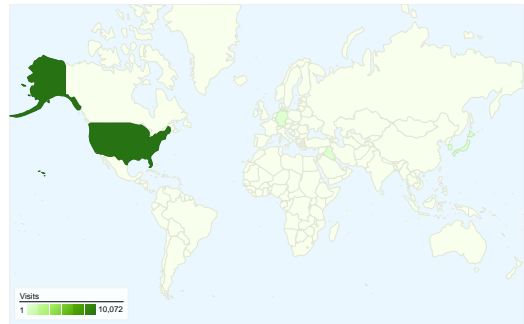

**2.92 Pages/Visit**  
 Previous: 2.50 (16.61%)

**42.52% % New Visits**  
 Previous: 50.98% (-16.59%)

**Visitors Overview**

**Visitors**  
**5,651**

**Map Overlay world**

**Traffic Sources Overview**

Content Overview		
Pages	Pageviews	% Pageviews
/		
Mar 1, 2008 - Mar 31, 2008	10,246	56.18%
Apr 1, 2008 - Apr 30, 2008	16,145	51.86%
% Change	57.57%	57.57%
/information.html		
Mar 1, 2008 - Mar 31, 2008	751	4.12%
Apr 1, 2008 - Apr 30, 2008	1,436	4.61%
% Change	91.21%	91.21%
/index.html		
Mar 1, 2008 - Mar 31, 2008	520	2.85%
Apr 1, 2008 - Apr 30, 2008	1,368	4.39%
% Change	163.08%	163.08%
/databases.html		
Mar 1, 2008 - Mar 31, 2008	574	3.15%
Apr 1, 2008 - Apr 30, 2008	1,297	4.17%
% Change	125.96%	125.96%
/websites.html		
Mar 1, 2008 - Mar 31, 2008	721	3.95%
Apr 1, 2008 - Apr 30, 2008	1,104	3.55%
% Change	53.12%	53.12%

## 5,651 people visited this site

**10,661 Visits**

Previous: 7,282 (46.40%)

**5,651 Absolute Unique Visitors**

Previous: 4,494 (25.75%)

**31,133 Pageviews**

Previous: 18,237 (70.71%)

**2.92 Average Pageviews**

## All traffic sources sent a total of 10,661 visits

**18.62% Direct Traffic**  
Previous: 24.40% (-23.70%)

**78.44% Referring Sites**  
Previous: 71.86% (9.16%)

**2.94% Search Engines**  
Previous: 3.72% (-21.11%)

---

Apr 1, 2008 - Apr 30, 2008	338	3.17%
% Change	111.25%	111.25%

---

---

Apr 1, 2008 - Apr 30, 2008	4	1.28%
% Change	100.00%	100.00%

---

**10,661 visits came from 71 countries/territories**

Site Usage