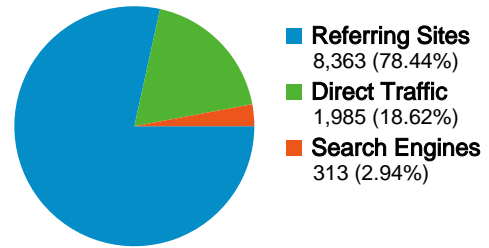

% Change	45.92%	45.92%
T1		
Mar 1, 2008 - Mar 31, 2008	1,049	14.41%
Apr 1, 2008 - Apr 30, 2008	1,634	15.33%
% Change	55.77%	55.77%
Dialup		
Mar 1, 2008 - Mar 31, 2008	187	2.57%
Apr 1, 2008 - Apr 30, 2008	285	2.67%
% Change	52.41%	52.41%

## All traffic sources sent a total of 10,661 visits

**18.62% Direct Traffic**  
Previous: 24.40% (-23.70%)

**78.44% Referring Sites**  
Previous: 71.86% (9.16%)

**2.94% Search Engines**  
Previous: 3.72% (-21.11%)