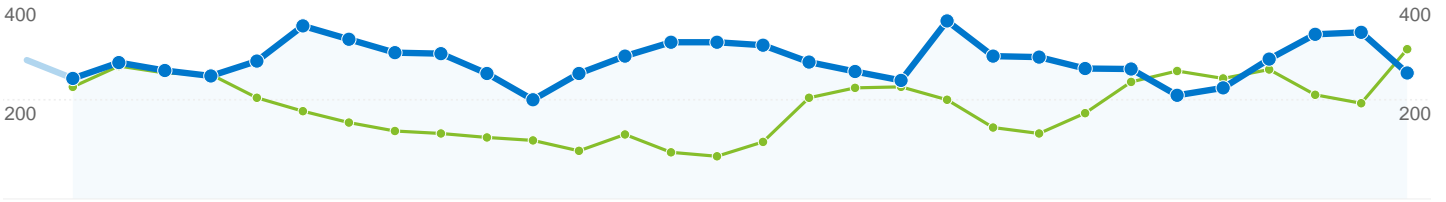

**Site Usage**

**10,661 Visits**  
 Previous: 7,282 (46.40%)

**64.05% Bounce Rate**  
 Previous: 64.82% (-1.19%)

**31,133 Pageviews**  
 Previous: 18,237 (70.71%)

**00:03:23 Avg. Time on Site**  
 Previous: 00:02:33 (32.35%)

**2.92 Pages/Visit**  
 Previous: 2.50 (16.61%)

**42.52% % New Visits**  
 Previous: 50.98% (-16.59%)

**Visitors Overview**

**Visitors**  
**5,651**

**Map Overlay world**

**Traffic Sources Overview**

Content Overview		
Pages	Pageviews	% Pageviews
/		
Mar 1, 2008 - Mar 31, 2008	10,246	56.18%
Apr 1, 2008 - Apr 30, 2008	16,145	51.86%
% Change	57.57%	57.57%
/information.html		
Mar 1, 2008 - Mar 31, 2008	751	4.12%
Apr 1, 2008 - Apr 30, 2008	1,436	4.61%
% Change	91.21%	91.21%
/index.html		
Mar 1, 2008 - Mar 31, 2008	520	2.85%
Apr 1, 2008 - Apr 30, 2008	1,368	4.39%
% Change	163.08%	163.08%
/databases.html		
Mar 1, 2008 - Mar 31, 2008	574	3.15%
Apr 1, 2008 - Apr 30, 2008	1,297	4.17%
% Change	125.96%	125.96%
/websites.html		
Mar 1, 2008 - Mar 31, 2008	721	3.95%
Apr 1, 2008 - Apr 30, 2008	1,104	3.55%
% Change	53.12%	53.12%

## 5,651 people visited this site

**10,661 Visits**

Previous: 7,282 (46.40%)

**5,651 Absolute Unique Visitors**

Previous: 4,494 (25.75%)

**31,133 Pageviews**

Previous: 18,237 (70.71%)

**2.92 Average Pageviews**

## Pages on this site were viewed a total of 31,133 times

 **31,133 Pageviews**  
Previous: 18,237 (70.71%)

 **19,825 Unique Views**  
Previous: 12,308 (61.07%)

 **64.05% Bounce Rate**  
Previous: 64.82% (-1.19%)