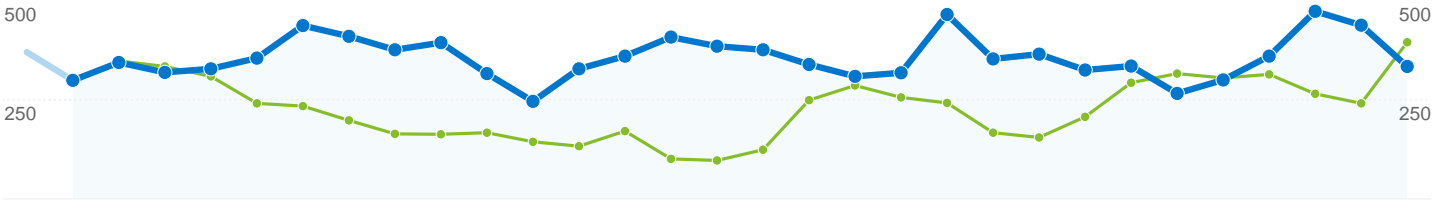

All traffic sources sent a total of 10,661 visits

18.62% Direct Traffic
Previous: 24.40% (-23.70%)

78.44% Referring Sites
Previous: 71.86% (9.16%)

2.94% Search Engines
Previous: 3.72% (-21.11%)