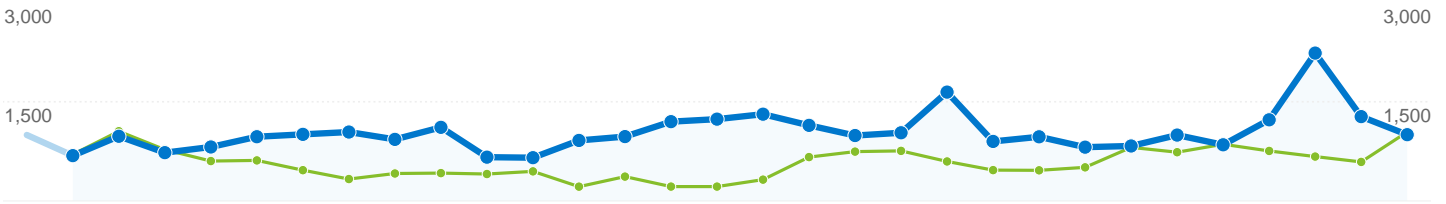

Pages on this site were viewed a total of 31,133 times

31,133 Pageviews
Previous: 18,237 (70.71%)

19,825 Unique Views
Previous: 12,308 (61.07%)

64.05% Bounce Rate
Previous: 64.82% (-1.19%)

Top Content

Pages	Pageviews	% Pageviews
/		
Mar 1, 2008 - Mar 31, 2008	10,246	56.18%
Apr 1, 2008 - Apr 30, 2008	16,145	51.86%
% Change	57.57%	57.57%
/information.html		
Mar 1, 2008 - Mar 31, 2008	751	4.12%
Apr 1, 2008 - Apr 30, 2008	1,436	4.61%
% Change	91.21%	91.21%
/index.html		
Mar 1, 2008 - Mar 31, 2008	520	2.85%
Apr 1, 2008 - Apr 30, 2008	1,368	4.39%
% Change	163.08%	163.08%
/databases.html		
Mar 1, 2008 - Mar 31, 2008	574	3.15%
Apr 1, 2008 - Apr 30, 2008	1,297	4.17%
% Change	125.96%	125.96%
/websites.html		
Mar 1, 2008 - Mar 31, 2008	721	3.95%