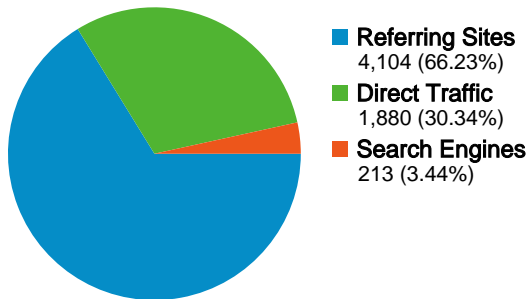

Site Usage

6,197 Visits
 Previous: 513 (1,107.99%)

60.55% Bounce Rate
 Previous: 55.36% (9.37%)

17,123 Pageviews
 Previous: 2,386 (617.64%)

00:03:22 Avg. Time on Site
 Previous: 00:06:43 (-49.96%)

2.76 Pages/Visit
 Previous: 4.65 (-40.59%)

57.56% % New Visits
 Previous: 40.74% (41.28%)

Visitors Overview

Visitors
3,594

Map Overlay world

Traffic Sources Overview

Content Overview		
Pages	Pageviews	% Pageviews
/		
Dec 1, 2007 - Dec 31, 2007	893	37.43%
Jan 1, 2008 - Jan 31, 2008	9,223	53.86%
% Change	932.81%	932.81%
/information.html		
Dec 1, 2007 - Dec 31, 2007	79	3.31%
Jan 1, 2008 - Jan 31, 2008	732	4.27%
% Change	826.58%	826.58%
/websites.html		
Dec 1, 2007 - Dec 31, 2007	98	4.11%
Jan 1, 2008 - Jan 31, 2008	623	3.64%
% Change	535.71%	535.71%
/databases.html		
Dec 1, 2007 - Dec 31, 2007	95	3.98%
Jan 1, 2008 - Jan 31, 2008	581	3.39%
% Change	511.58%	511.58%
/index.html		
Dec 1, 2007 - Dec 31, 2007	32	1.34%
Jan 1, 2008 - Jan 31, 2008	486	2.84%
% Change	1,418.75%	1,418.75%

3,594 people visited this site

6,197 Visits
Previous: 513 (1,107.99%)

3,594 Absolute Unique Visitors
Previous: 209 (1,619.62%)

17,123 Pageviews
Previous: 2,386 (617.64%)

2.76 Average Pageviews
Previous: 4.65 (-40.59%)

Traffic Sources Overview

Jan 1, 2008 - Jan 31, 2008
Comparing to: Dec 1, 2007 - Dec 31, 2007

All traffic sources sent a total of 6,197 visits

30.34% Direct Traffic
Previous: 65.89% (-53.96%)

66.23% Referring Sites
Previous: 29.82% (122.05%)