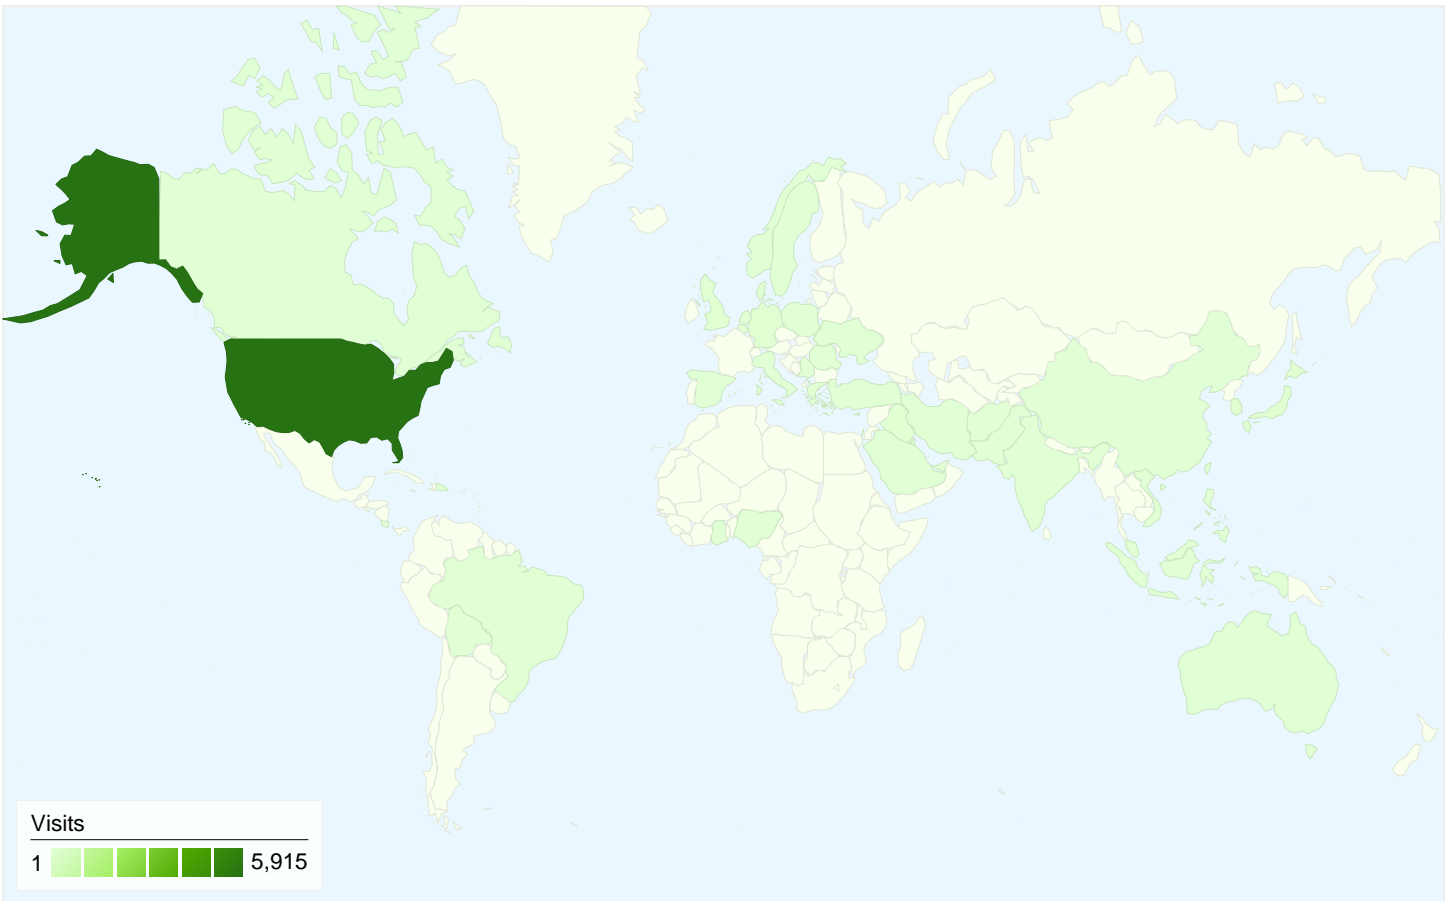

6,197 visits came from 48 countries/territories

Site Usage

Visits	Pages/Visit	Avg. Time on Site	% New Visits	Bounce Rate	
6,197 Previous: 513 (1,107.99%)	2.76 Previous: 4.65 (-40.59%)	00:03:22 Previous: 00:06:43 (-49.96%)	57.58% Previous: 40.74% (41.32%)	60.55% Previous: 55.36% (9.37%)	
Country/Territory	Visits	Pages/Visit	Avg. Time on Site	% New Visits	Bounce Rate
United States					
Dec 1, 2007 - Dec 31, 2007	500	4.73	00:06:53	39.20%	55.00%
Jan 1, 2008 - Jan 31, 2008	5,915	2.77	00:03:23	57.08%	60.56%
% Change	1,083.00%	-41.53%	-50.80%	45.60%	10.11%
Germany					
Dec 1, 2007 - Dec 31, 2007	1	1.00	00:00:00	100.00%	100.00%
Jan 1, 2008 - Jan 31, 2008	45	2.89	00:02:34	75.56%	64.44%
% Change	4,400.00%	188.89%	100.00%	-24.44%	-35.56%
Japan					
Dec 1, 2007 - Dec 31, 2007	1	1.00	00:00:00	100.00%	100.00%