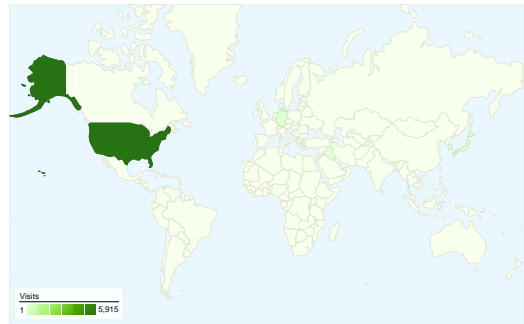

Site Usage

6,197 Visits
 Previous: 513 (1,107.99%)

60.55% Bounce Rate
 Previous: 55.36% (9.37%)

17,123 Pageviews
 Previous: 2,386 (617.64%)

00:03:22 Avg. Time on Site
 Previous: 00:06:43 (-49.96%)

2.76 Pages/Visit
 Previous: 4.65 (-40.59%)

57.56% % New Visits
 Previous: 40.74% (41.28%)

Visitors Overview

Visitors
3,594

Map Overlay world

Traffic Sources Overview

Content Overview		
Pages	Pageviews	% Pageviews
/		
Dec 1, 2007 - Dec 31, 2007	893	37.43%
Jan 1, 2008 - Jan 31, 2008	9,223	53.86%
% Change	932.81%	932.81%
/information.html		
Dec 1, 2007 - Dec 31, 2007	79	3.31%
Jan 1, 2008 - Jan 31, 2008	732	4.27%
% Change	826.58%	826.58%
/websites.html		
Dec 1, 2007 - Dec 31, 2007	98	4.11%
Jan 1, 2008 - Jan 31, 2008	623	3.64%
% Change	535.71%	535.71%
/databases.html		
Dec 1, 2007 - Dec 31, 2007	95	3.98%
Jan 1, 2008 - Jan 31, 2008	581	3.39%
% Change	511.58%	511.58%
/index.html		
Dec 1, 2007 - Dec 31, 2007	32	1.34%
Jan 1, 2008 - Jan 31, 2008	486	2.84%
% Change	1,418.75%	1,418.75%

3,594 people visited this site

6,197 Visits
Previous: 513 (1,107.99%)

3,594 Absolute Unique Visitors
Previous: 209 (1,619.62%)

17,123 Pageviews
Previous: 2,386 (617.64%)

2.76 Average Pageviews
Previous: 4.65 (-40.59%)

Traffic Sources Overview

Jan 1, 2008 - Jan 31, 2008
Comparing to: Dec 1, 2007 - Dec 31, 2007

All traffic sources sent a total of 6,197 visits

30.34% Direct Traffic
Previous: 65.89% (-53.96%)

66.23% Referring Sites
Previous: 29.82% (122.05%)