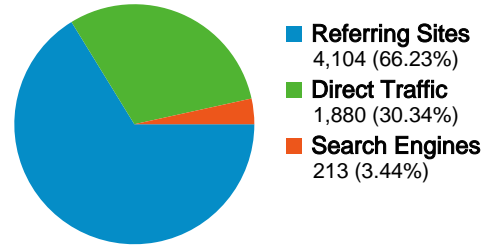

Traffic Sources Overview

Jan 1, 2008 - Jan 31, 2008
Comparing to: Dec 1, 2007 - Dec 31, 2007

All traffic sources sent a total of 6,197 visits

30.34% Direct Traffic
Previous: 65.89% (-53.96%)

66.23% Referring Sites
Previous: 29.82% (122.05%)

3.44% Search Engines
Previous: 4.29% (-19.85%)

Top Traffic Sources

Sources	Visits	% visits
troy.blackboard.com (referral)		
Dec 1, 2007 - Dec 31, 2007	0	0.00%
Jan 1, 2008 - Jan 31, 2008	2,579	41.62%
% Change	0.00%	0.00%
(direct) ((none))		
Dec 1, 2007 - Dec 31, 2007	338	65.89%
Jan 1, 2008 - Jan 31, 2008	1,880	30.34%
% Change	456.21%	456.21%
atlanta.troy.edu (referral)		
Dec 1, 2007 - Dec 31, 2007	7	1.36%
Jan 1, 2008 - Jan 31, 2008	234	3.78%
% Change	3,242.86%	3,242.86%
albany.troy.edu (referral)		
Dec 1, 2007 - Dec 31, 2007	6	1.17%
Jan 1, 2008 - Jan 31, 2008	207	3.34%
% Change	3,350.00%	3,350.00%
google (organic)		
Dec 1, 2007 - Dec 31, 2007	18	3.51%