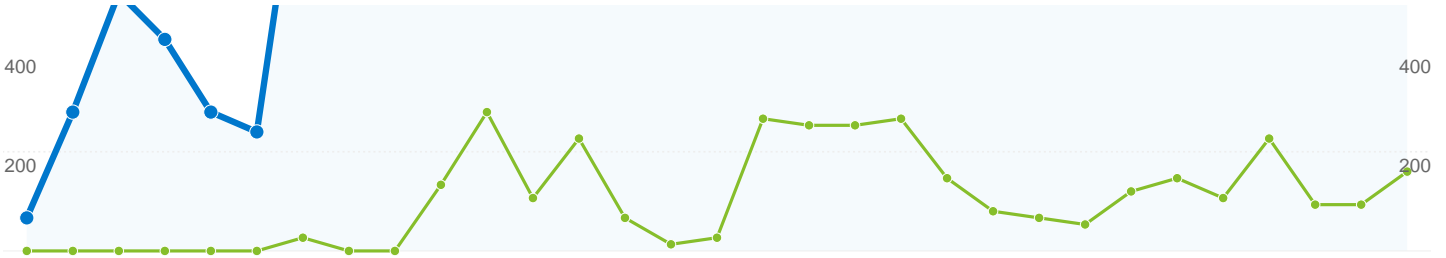

Site Usage

6,197 Visits
 Previous: 513 (1,107.99%)

60.55% Bounce Rate
 Previous: 55.36% (9.37%)

17,123 Pageviews
 Previous: 2,386 (617.64%)

00:03:22 Avg. Time on Site
 Previous: 00:06:43 (-49.96%)

2.76 Pages/Visit
 Previous: 4.65 (-40.59%)

57.56% % New Visits
 Previous: 40.74% (41.28%)

Visitors Overview

Visitors
3,594

Map Overlay world

Traffic Sources Overview

Content Overview		
Pages	Pageviews	% Pageviews
/		
Dec 1, 2007 - Dec 31, 2007	893	37.43%
Jan 1, 2008 - Jan 31, 2008	9,223	53.86%
% Change	932.81%	932.81%
/information.html		
Dec 1, 2007 - Dec 31, 2007	79	3.31%
Jan 1, 2008 - Jan 31, 2008	732	4.27%
% Change	826.58%	826.58%
/websites.html		
Dec 1, 2007 - Dec 31, 2007	98	4.11%
Jan 1, 2008 - Jan 31, 2008	623	3.64%
% Change	535.71%	535.71%
/databases.html		
Dec 1, 2007 - Dec 31, 2007	95	3.98%
Jan 1, 2008 - Jan 31, 2008	581	3.39%
% Change	511.58%	511.58%
/index.html		
Dec 1, 2007 - Dec 31, 2007	32	1.34%
Jan 1, 2008 - Jan 31, 2008	486	2.84%
% Change	1,418.75%	1,418.75%

3,594 people visited this site

6,197 Visits
Previous: 513 (1,107.99%)

3,594 Absolute Unique Visitors
Previous: 209 (1,619.62%)

17,123 Pageviews
Previous: 2,386 (617.64%)

2.76 Average Pageviews
Previous: 4.65 (-40.59%)

Traffic Sources Overview

Jan 1, 2008 - Jan 31, 2008
Comparing to: Dec 1, 2007 - Dec 31, 2007

All traffic sources sent a total of 6,197 visits

30.34% Direct Traffic
Previous: 65.89% (-53.96%)

66.23% Referring Sites
Previous: 29.82% (122.05%)