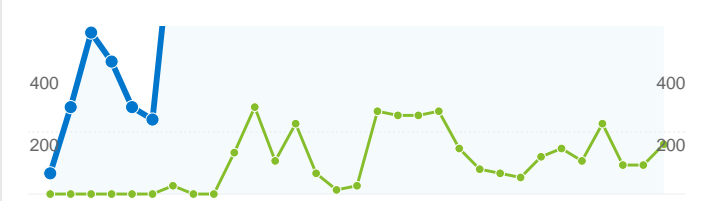

Site Usage

6,197 Visits
 Previous: 513 (1,107.99%)

60.55% Bounce Rate
 Previous: 55.36% (9.37%)

17,123 Pageviews
 Previous: 2,386 (617.64%)

00:03:22 Avg. Time on Site
 Previous: 00:06:43 (-49.96%)

2.76 Pages/Visit
 Previous: 4.65 (-40.59%)

57.56% % New Visits
 Previous: 40.74% (41.28%)

Visitors Overview

Visitors
3,594

Map Overlay world

Traffic Sources Overview

Content Overview		
Pages	Pageviews	% Pageviews
/		
Dec 1, 2007 - Dec 31, 2007	893	37.43%
Jan 1, 2008 - Jan 31, 2008	9,223	53.86%
% Change	932.81%	932.81%
/information.html		
Dec 1, 2007 - Dec 31, 2007	79	3.31%
Jan 1, 2008 - Jan 31, 2008	732	4.27%
% Change	826.58%	826.58%
/websites.html		
Dec 1, 2007 - Dec 31, 2007	98	4.11%
Jan 1, 2008 - Jan 31, 2008	623	3.64%
% Change	535.71%	535.71%
/databases.html		
Dec 1, 2007 - Dec 31, 2007	95	3.98%
Jan 1, 2008 - Jan 31, 2008	581	3.39%
% Change	511.58%	511.58%
/index.html		
Dec 1, 2007 - Dec 31, 2007	32	1.34%
Jan 1, 2008 - Jan 31, 2008	486	2.84%
% Change	1,418.75%	1,418.75%

3,594 people visited this site

6,197 Visits
Previous: 513 (1,107.99%)

3,594 Absolute Unique Visitors
Previous: 209 (1,619.62%)

17,123 Pageviews
Previous: 2,386 (617.64%)

2.76 Average Pageviews
Previous: 4.65 (-40.59%)

Traffic Sources Overview

Jan 1, 2008 - Jan 31, 2008
Comparing to: Dec 1, 2007 - Dec 31, 2007

All traffic sources sent a total of 6,197 visits

30.34% Direct Traffic
Previous: 65.89% (-53.96%)

66.23% Referring Sites
Previous: 29.82% (122.05%)