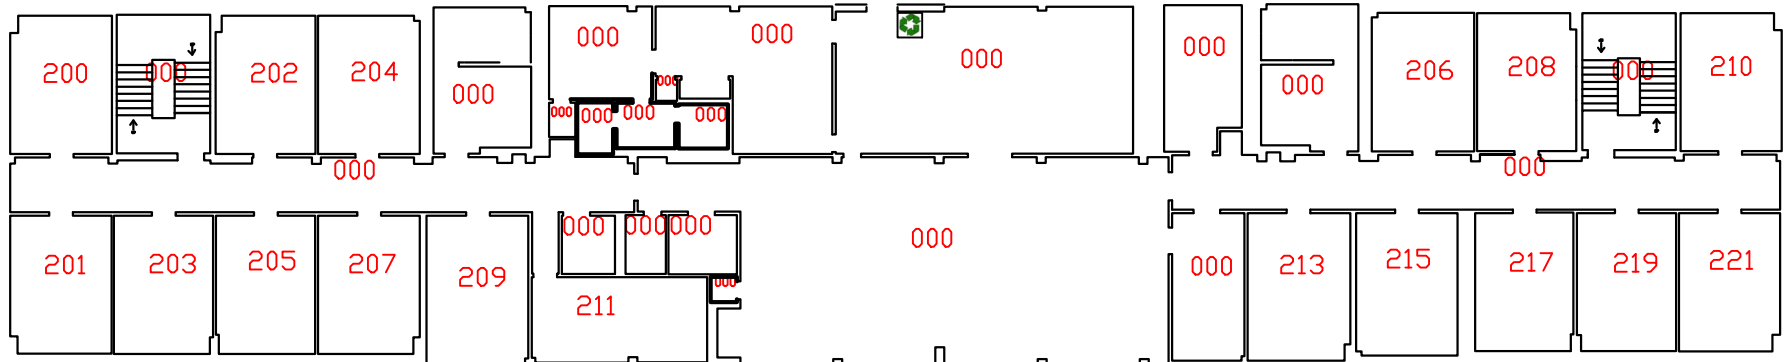

# Hamil 2nd Floor

Note: Shower space = 687 ft

Top Number= Room #