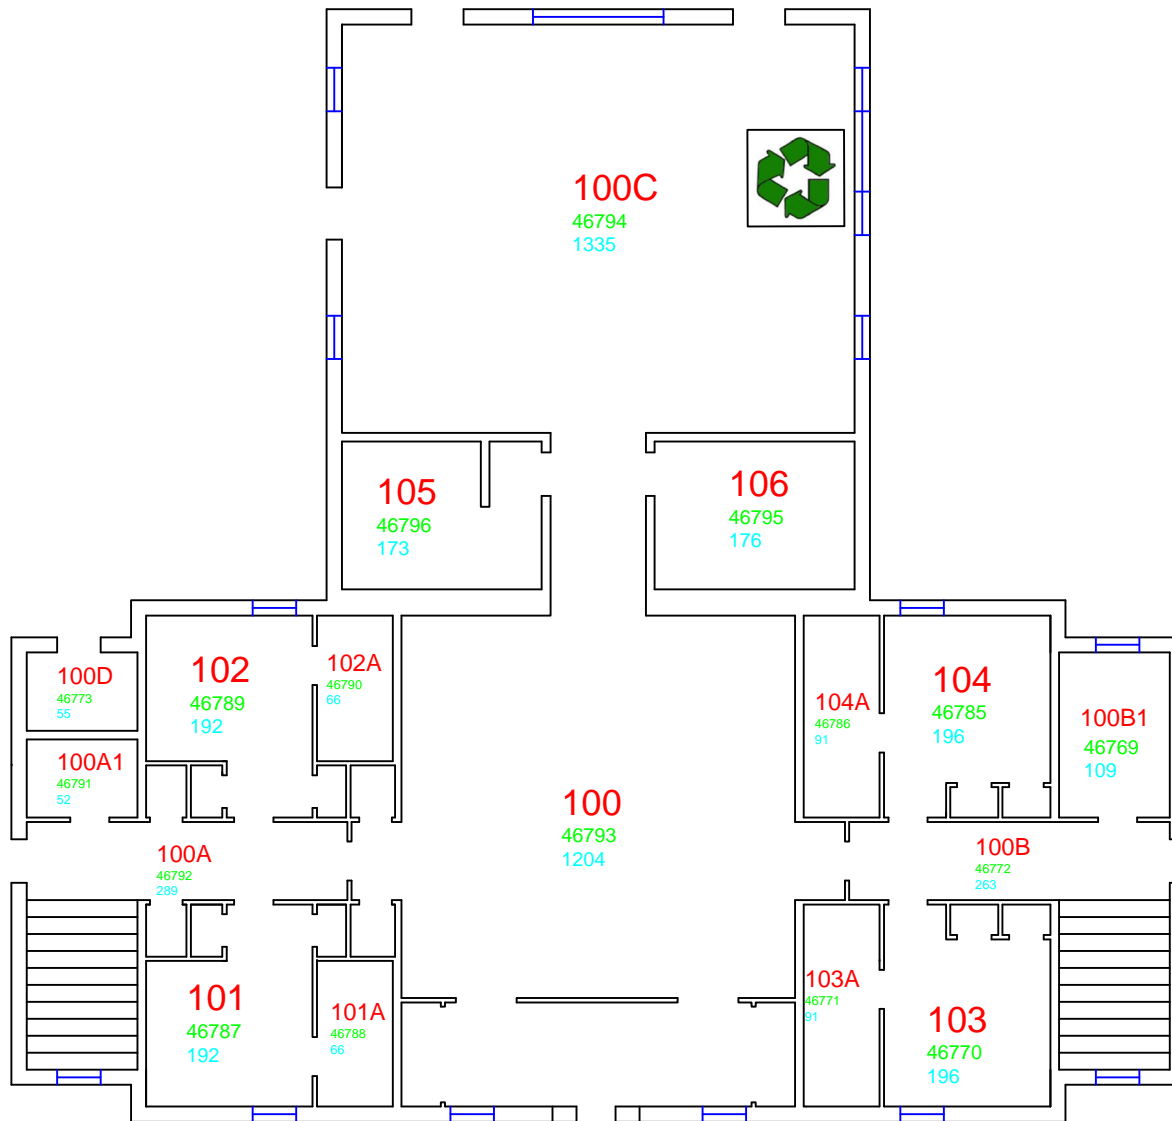

Delta Kappa Epsilon 1st Floor

Top Number= Room #
Middle Number= location code
Last Number= sqft
Total Gross Sqft: 5385
Total Net Sqft: 4742