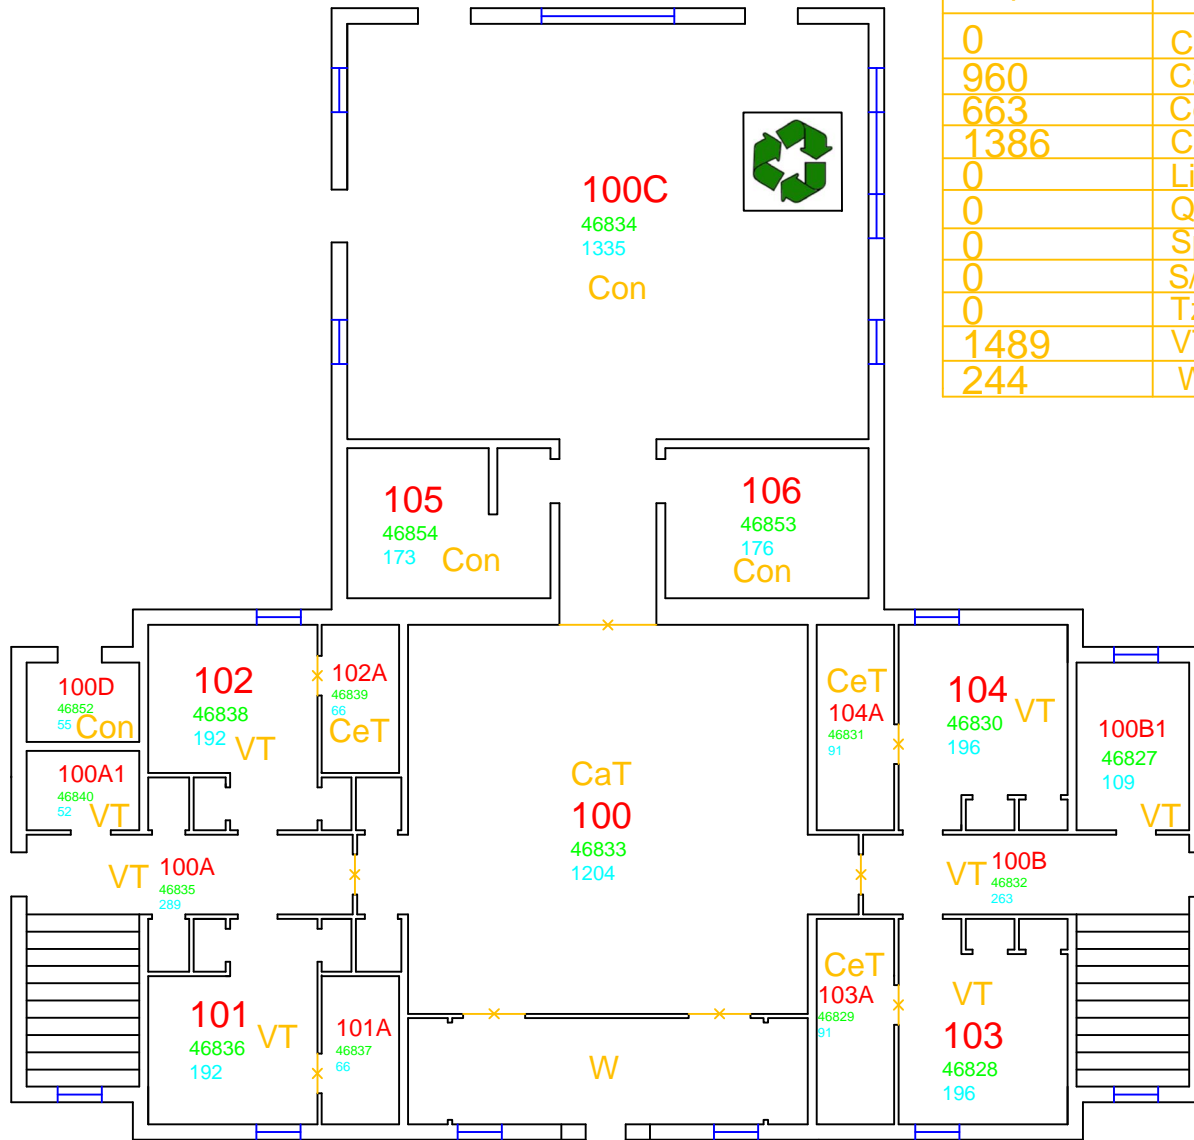

Delta Chi 1st Floor

Sq. Ft	Flooring Material
0	Ca-Carpet
960	CaT-Carpet Tiles
663	CeT-Ceramic Tile
1386	Con-Concrete
0	Li-Linoleum
0	QT-Quarry Tile
0	Sp-Special
0	S/M-Stone/Marble
0	Tz-Terrazzo
1489	VT-Vinyl Tile
244	W-Wood

Top Number= Room #
 Middle Number= location code
 Last Number= sqft
 Total Gross Sqft: 5385
 Total Net Sqft: 4742