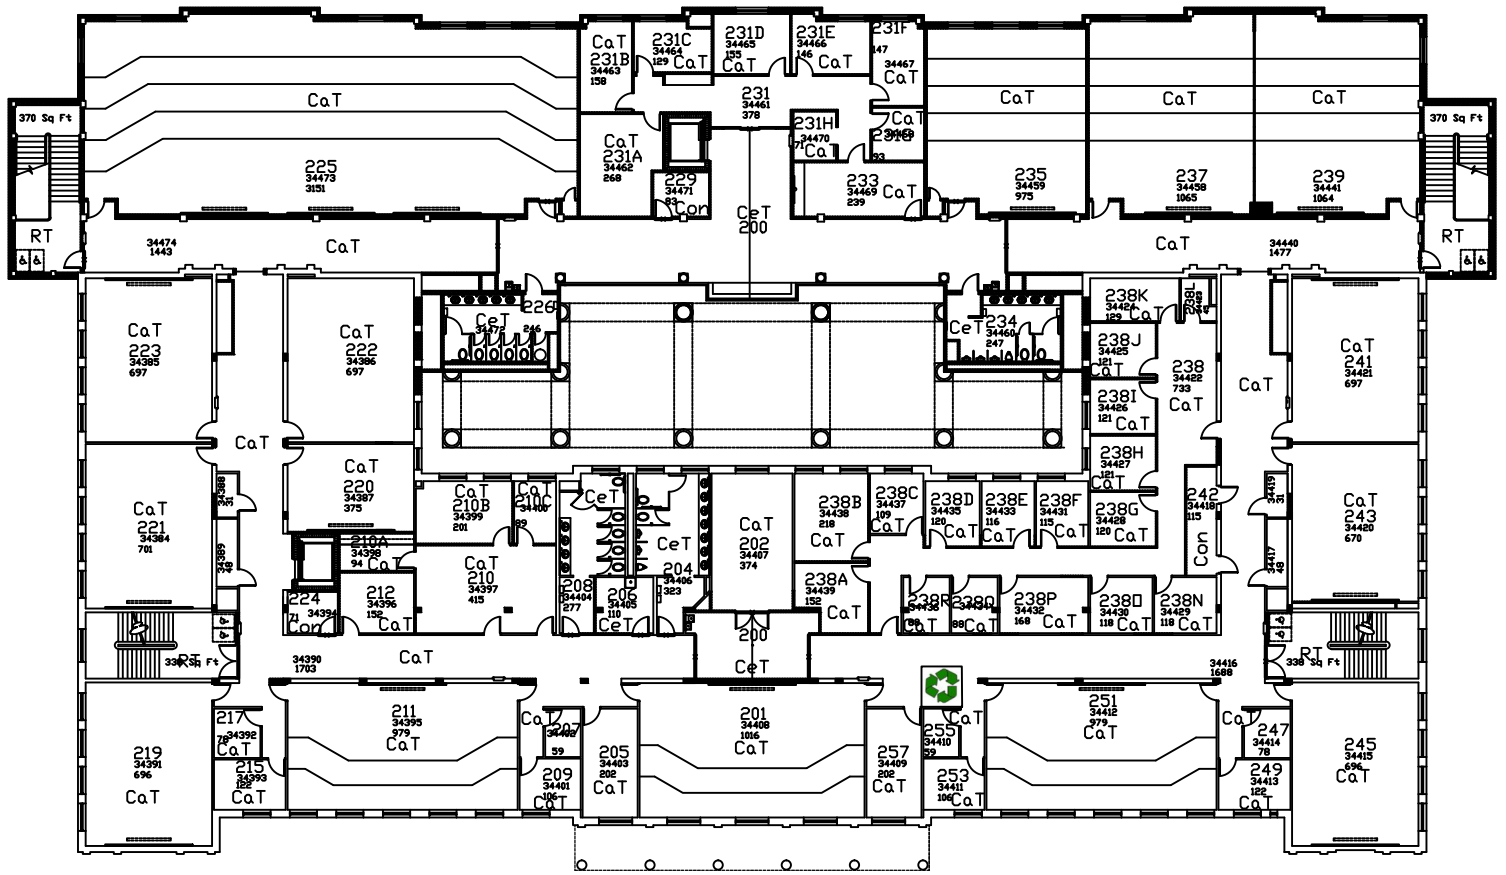

Bibb Graves 2nd Floor

Ca.T Floor Material

Gross Sq Ft=37,597
Net Sq Ft=30,875

Bibb Graves Basement