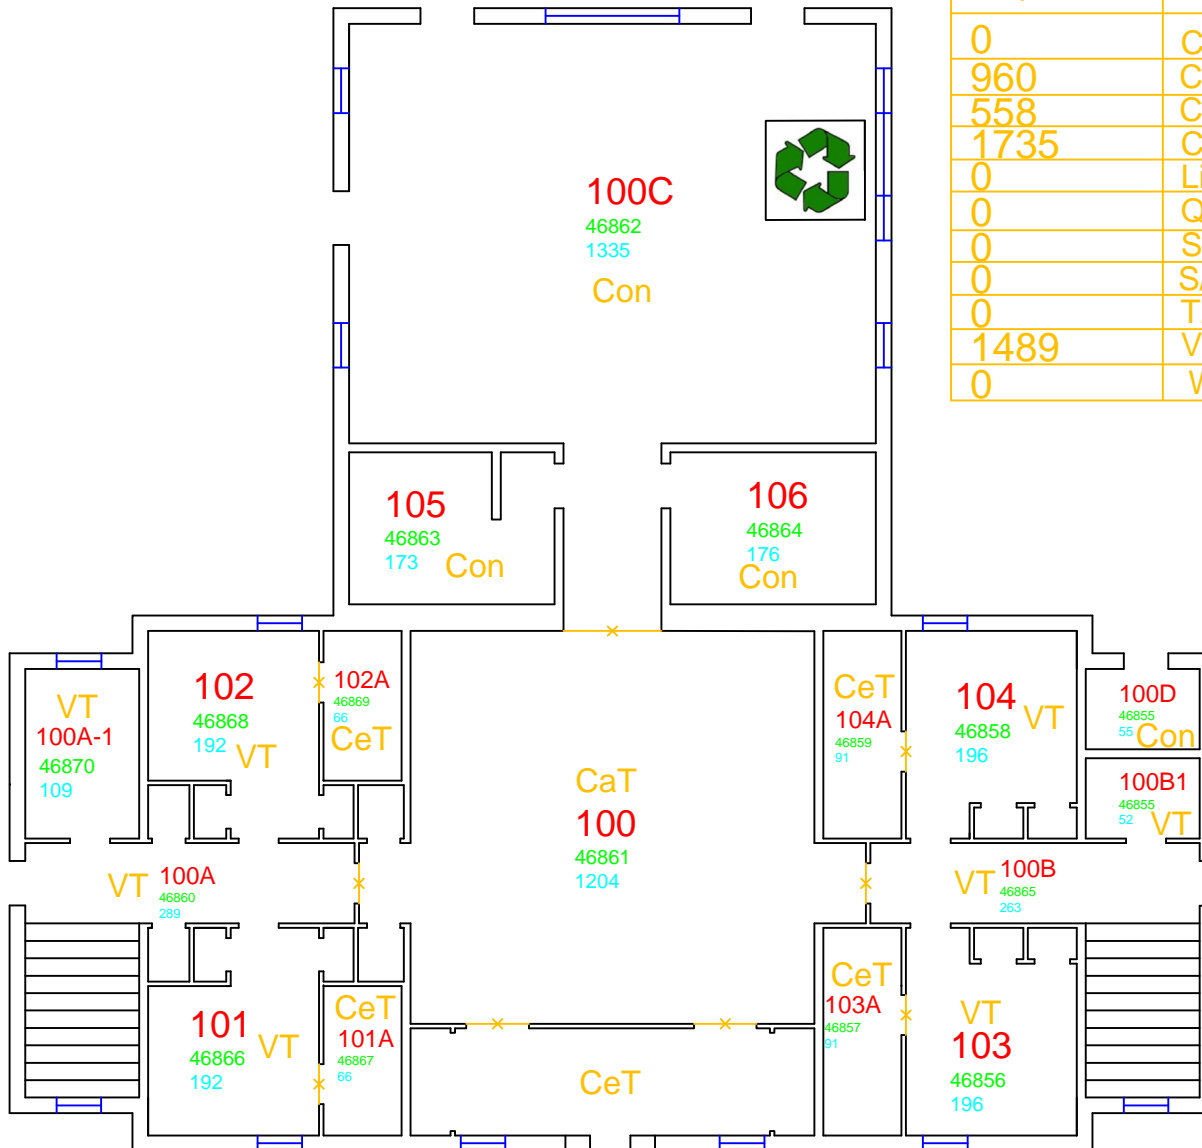

Alpha Tau Omega 1st Floor

Sq. Ft	Flooring Material
0	Ca-Carpet
960	CaT-Carpet Tiles
558	CeT-Ceramic Tile
1735	Con-Concrete
0	Li-Linoleum
0	QT-Quarry Tile
0	Sp-Special
0	S/M-Stone/Marble
0	Tz-Terrazzo
1489	VT-Vinyl Tile
0	W-Wood

Top Number= Room #
 Middle Number= location code
 Last Number= sqft

Total Gross Sqft: 5385
 Total Net Sqft: 4742